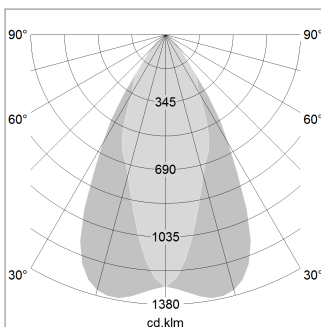

### LIGHT TECHNOLOGY

LED	COB
Light colour	PearlWhite
Luminous flux	4060 lm
System power	41 W
Luminaire Efficiency	99 lm/W
Reflector	OvalBasic
Beam angle	60° x 40°

### LUMINAIRE

Weight	3.0 kg
Protection rating . class	IP 20 . I
Luminaire colour	stratoblack

### OPTIONEEL

RAL-colours, NCS-colours (powder coating or wet spraying) on inquiry, surface alloys on inquiry, honeycomb louver

Suspended luminaire with LED, rated life of the LED L80/B10 > 50000 h, colour rendering index CRI > 90, chromaticity tolerance 2 SDCM (initial), reflector with oval light distribution pattern, reflector pure aluminium 99,99% in MIRO-Silver®, luminaire head die-cast aluminium, powder-coated, stratoblack

Height (m)	Beam Diameter (m)	Beam Area (m²)	Illuminance (lx)
1.0	1.05	0.41	6322.1
2.0	2.10	0.82	1580.5
3.0	3.15	1.22	702.5
4.0	4.20	1.63	395.1
5.0	5.25	2.04	252.9

Ø (m)      E0(0°) [lx]