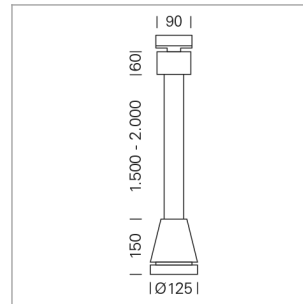

### LIGHT TECHNOLOGY

LED	COB
Light colour	PearlWhite
Luminous flux	4060 lm
System power	41 W
Luminaire Efficiency	99 lm/W
Reflector	OvalBasic
Beam angle	60° x 40°

### LUMINAIRE

Weight	3.0 kg
Protection rating . class	IP 20 . I
Luminaire colour	stratoblack

### OPTIONEEL

RAL-colours, NCS-colours (powder coating or wet spraying) on inquiry, surface alloys on inquiry, honeycomb louver

Suspended luminaire with LED, rated life of the LED L80/B10 > 50000 h, colour rendering index CRI > 90, chromaticity tolerance 2 SDCM (initial), reflector with oval light distribution pattern, reflector pure aluminium 99,99% in MIRO-Silver®, luminaire head die-cast aluminium, powder-coated, stratoblack

Height (m)	Beam Diameter (m)	Beam Area (m²)	Illuminance (lx)
1.0	1.05	0.41	6322.1
2.0	2.10	0.82	1580.5
3.0	3.15	1.22	702.5
4.0	4.20	1.63	395.1
5.0	5.25	2.04	252.9

Ø (m)      E0(0°) [lx]