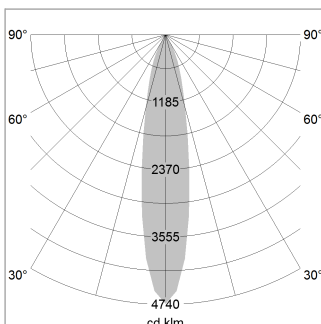

Pendiro EC 125

Article number: 81020125

LIGHT TECHNOLOGY

LED	COB
Light colour	GoldenBread
Luminous flux	2490 lm
System power	23 W
Luminaire Efficiency	108 lm/W
Reflector	Spot
Beam angle	20°

LUMINAIRE

Weight	3.0 kg
Protection rating . class	IP 20 . I
Luminaire colour	stratosilver

OPTIONEEL

RAL-colours, NCS-colours (powder coating or wet spraying) on inquiry, surface alloys on inquiry, honeycomb louver

Suspended luminaire with LED, rated life of the LED L80/B10 > 50000 h, chromaticity tolerance 3 SDCM (initial), reflector with circular light distribution pattern, reflector pure aluminium 99,99% in MIRO-Silver®, luminaire head die-cast aluminium, powder-coated, stratosilver

1.0 m	0.31	15219.3
2.0 m	0.62	3804.8
3.0 m	0.93	1691.0
4.0 m	1.24	951.2
5.0 m	1.55	608.8
	Ø (m)	E0(0°) [lx]