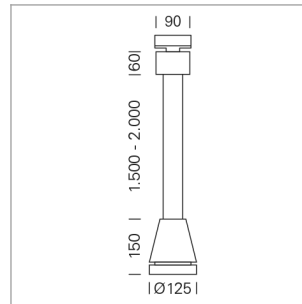

Pendiro EC 125

Article number: 81020127

LIGHT TECHNOLOGY

LED	COB
Light colour	SpecialMeat
Luminous flux	1440 lm
System power	23 W
Luminaire Efficiency	62 lm/W
Reflector	Spot
Beam angle	20°

LUMINAIRE

Weight	3.0 kg
Protection rating . class	IP 20 . I
Luminaire colour	stratowhite

OPTIONEEL

RAL-colours, NCS-colours (powder coating or wet spraying) on inquiry, surface alloys on inquiry, honeycomb louver

Suspended luminaire with LED, rated life of the LED L80/B10 > 50000 h, chromaticity tolerance 2 SDCM (initial), reflector with circular light distribution pattern, reflector pure aluminium 99,99% in MIRO-Silver®, luminaire head die-cast aluminium, powder-coated, stratowhite

Multiadapter black, inclusive driver unit: 220-240 V~ / 50-60 Hz, max. 34 luminaires per circuit (B16A fuse)

Note: All data are typical values. System features may change with product improvements due to technical advances. Errors excepted.