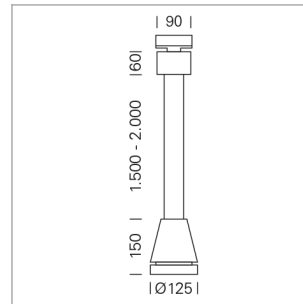

Pendiro EC 125

Article number: 81020130

LIGHT TECHNOLOGY

LED	COB
Light colour	GoldenBread
Luminous flux	2490 lm
System power	23 W
Luminaire Efficiency	108 lm/W
Reflector	Spot
Beam angle	20°

LUMINAIRE

Weight	3.0 kg
Protection rating . class	IP 20 . I
Luminaire colour	stratowhite

OPTIONEEL

RAL-colours, NCS-colours (powder coating or wet spraying) on inquiry, surface alloys on inquiry, honeycomb louver

Suspended luminaire with LED, rated life of the LED L80/B10 > 50000 h, chromaticity tolerance 3 SDCM (initial), reflector with circular light distribution pattern, reflector pure aluminium 99,99% in MIRO-Silver®, luminaire head die-cast aluminium, powder-coated, stratowhite

1.0 m	0.31	15219.3
2.0 m	0.62	3804.8
3.0 m	0.93	1691.0
4.0 m	1.24	951.2
5.0 m	1.55	608.8
	Ø (m)	E0(0°) [lx]