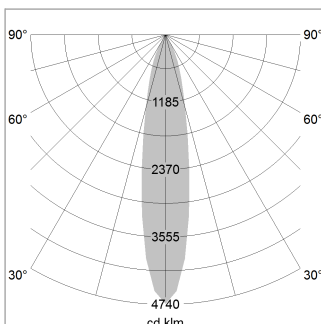

Pendiro EC 125

Article number: 81020130

LIGHT TECHNOLOGY

LED	COB
Light colour	GoldenBread
Luminous flux	2490 lm
System power	23 W
Luminaire Efficiency	108 lm/W
Reflector	Spot
Beam angle	20°

LUMINAIRE

Weight	3.0 kg
Protection rating . class	IP 20 . I
Luminaire colour	stratowhite

OPTIONEEL

RAL-colours, NCS-colours (powder coating or wet spraying) on inquiry, surface alloys on inquiry, honeycomb louver

Suspended luminaire with LED, rated life of the LED L80/B10 > 50000 h, chromaticity tolerance 3 SDCM (initial), reflector with circular light distribution pattern, reflector pure aluminium 99,99% in MIRO-Silver®, luminaire head die-cast aluminium, powder-coated, stratowhite

1.0 m	0.31	15219.3
2.0 m	0.62	3804.8
3.0 m	0.93	1691.0
4.0 m	1.24	951.2
5.0 m	1.55	608.8
	Ø (m)	E0(0°) [lx]