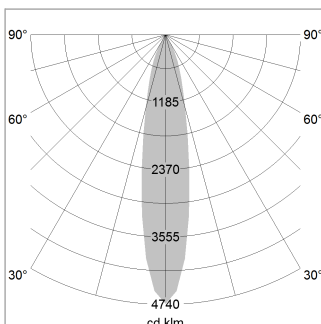

Pendiro EC 125

Article number: 81020150

LIGHT TECHNOLOGY

LED	COB
Light colour	GoldenBread
Luminous flux	3420 lm
System power	34 W
Luminaire Efficiency	101 lm/W
Reflector	Spot
Beam angle	20°

LUMINAIRE

Weight	3.0 kg
Protection rating . class	IP 20 . I
Luminaire colour	stratoblack

OPTIONEEL

RAL-colours, NCS-colours (powder coating or wet spraying) on inquiry, surface alloys on inquiry, honeycomb louver

Suspended luminaire with LED, rated life of the LED L80/B10 > 50000 h, chromaticity tolerance 3 SDCM (initial), reflector with circular light distribution pattern, reflector pure aluminium 99,99% in MIRO-Silver®, luminaire head die-cast aluminium, powder-coated, stratoblack

1.0 m	0.31	20352.8
2.0 m	0.62	5088.2
3.0 m	0.93	2261.4
4.0 m	1.24	1272.0
5.0 m	1.55	814.1
	Ø (m)	E0(0°) [lx]