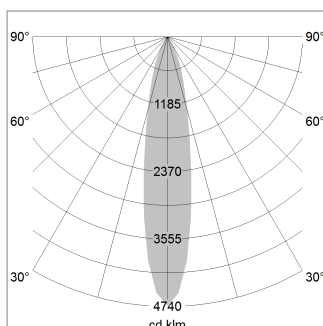

Pendiro EC 125

Article number: 81020160

LIGHT TECHNOLOGY

LED	COB
Light colour	GoldenBread
Luminous flux	3420 lm
System power	34 W
Luminaire Efficiency	101 lm/W
Reflector	Spot
Beam angle	20°

LUMINAIRE

Weight	3.0 kg
Protection rating . class	IP 20 . I
Luminaire colour	stratowhite

OPTIONEEL

RAL-colours, NCS-colours (powder coating or wet spraying) on inquiry, surface alloys on inquiry, honeycomb louver

Suspended luminaire with LED, rated life of the LED L80/B10 > 50000 h, chromaticity tolerance 3 SDCM (initial), reflector with circular light distribution pattern, reflector pure aluminium 99,99% in MIRO-Silver®, luminaire head die-cast aluminium, powder-coated, stratowhite

1.0 m	0.31	20352.8
2.0 m	0.62	5088.2
3.0 m	0.93	2261.4
4.0 m	1.24	1272.0
5.0 m	1.55	814.1
	Ø (m)	E0(0°) [lx]