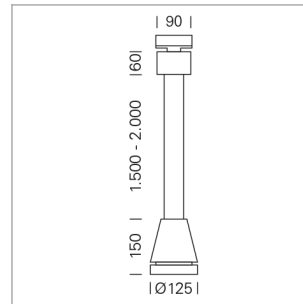

Pendiro EC 125

Article number: 81020174

LIGHT TECHNOLOGY

LED	COB
Light colour	Sun
Luminous flux	2200 lm
System power	34 W
Luminaire Efficiency	65 lm/W
Reflector	Spot
Beam angle	20°

LUMINAIRE

Weight	3.0 kg
Protection rating . class	IP 20 . I
Luminaire colour	stratoblack

OPTIONEEL

RAL-colours, NCS-colours (powder coating or wet spraying) on inquiry, surface alloys on inquiry, honeycomb louver

Suspended luminaire with LED, rated life of the LED L80/B10 > 50000 h, chromaticity tolerance 3 SDCM (initial), reflector with circular light distribution pattern, reflector pure aluminium 99,99% in MIRO-Silver®, luminaire head die-cast aluminium, powder-coated, stratoblack

1.0 m	0.36	9800.0
2.0 m	0.72	2450.0
3.0 m	1.08	1089.0
4.0 m	1.44	613.0
5.0 m	1.80	392.0
	Ø (m)	E0(0°)(lx)