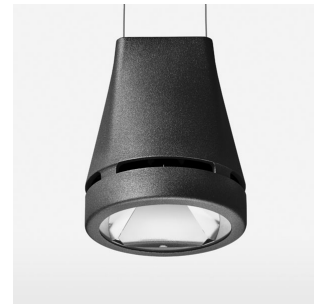

Pendiro EC 125

Article number: 81020174

LIGHT TECHNOLOGY

LED	COB
Light colour	Sun
Luminous flux	2200 lm
System power	34 W
Luminaire Efficiency	65 lm/W
Reflector	Spot
Beam angle	20°

LUMINAIRE

Weight	3.0 kg
Protection rating . class	IP 20 . I
Luminaire colour	stratoblack

OPTIONEEL

RAL-colours, NCS-colours (powder coating or wet spraying) on inquiry, surface alloys on inquiry, honeycomb louver

Suspended luminaire with LED, rated life of the LED L80/B10 > 50000 h, chromaticity tolerance 3 SDCM (initial), reflector with circular light distribution pattern, reflector pure aluminium 99,99% in MIRO-Silver®, luminaire head die-cast aluminium, powder-coated, stratoblack