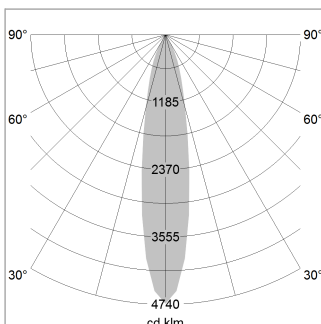

Pendiro EC 125

Article number: 81020174

LIGHT TECHNOLOGY

LED	COB
Light colour	Sun
Luminous flux	2200 lm
System power	34 W
Luminaire Efficiency	65 lm/W
Reflector	Spot
Beam angle	20°

LUMINAIRE

Weight	3.0 kg
Protection rating . class	IP 20 . I
Luminaire colour	stratoblack

OPTIONEEL

RAL-colours, NCS-colours (powder coating or wet spraying) on inquiry, surface alloys on inquiry, honeycomb louver

Suspended luminaire with LED, rated life of the LED L80/B10 > 50000 h, chromaticity tolerance 3 SDCM (initial), reflector with circular light distribution pattern, reflector pure aluminium 99,99% in MIRO-Silver®, luminaire head die-cast aluminium, powder-coated, stratoblack

1.0 m	0.36	9800.0
2.0 m	0.72	2450.0
3.0 m	1.08	1089.0
4.0 m	1.44	613.0
5.0 m	1.80	392.0
	Ø (m)	E0(0°)(lx)