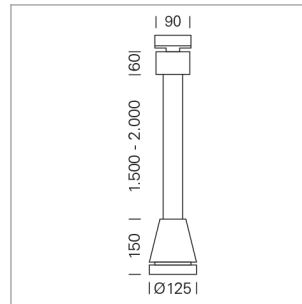

Pendiro EC 125

Article number: 81020176

LIGHT TECHNOLOGY

LED	COB
Light colour	Sun
Luminous flux	2200 lm
System power	34 W
Luminaire Efficiency	65 lm/W
Reflector	Spot
Beam angle	20°

LUMINAIRE

Weight	3.0 kg
Protection rating . class	IP 20 . I
Luminaire colour	stratowhite

OPTIONEEL

RAL-colours, NCS-colours (powder coating or wet spraying) on inquiry, surface alloys on inquiry, honeycomb louver

Suspended luminaire with LED, rated life of the LED L80/B10 > 50000 h, chromaticity tolerance 3 SDCM (initial), reflector with circular light distribution pattern, reflector pure aluminium 99,99% in MIRO-Silver®, luminaire head die-cast aluminium, powder-coated, stratowhite

1.0 m	0.36	9800.0
2.0 m	0.72	2450.0
3.0 m	1.08	1089.0
4.0 m	1.44	613.0
5.0 m	1.80	392.0
	Ø (m)	E0(0°)(lx)