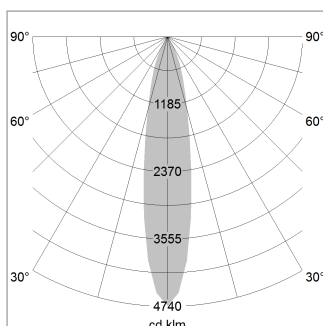

Pendiro EC 125

Article number: 81020305

LIGHT TECHNOLOGY

LED	COB
Light colour	GoldenBread
Luminous flux	4120 lm
System power	41 W
Luminaire Efficiency	100 lm/W
Reflector	Spot
Beam angle	20°

LUMINAIRE

Weight	3.0 kg
Protection rating . class	IP 20 . I
Luminaire colour	stratoblack

OPTIONEEL

RAL-colours, NCS-colours (powder coating or wet spraying) on inquiry, surface alloys on inquiry, honeycomb louver

Suspended luminaire with LED, rated life of the LED L80/B10 > 50000 h, chromaticity tolerance 3 SDCM (initial), reflector with circular light distribution pattern, reflector pure aluminium 99,99% in MIRO-Silver®, luminaire head die-cast aluminium, powder-coated, stratoblack

1.0 m	0.31	23976.4
2.0 m	0.62	5994.1
3.0 m	0.93	2664.0
4.0 m	1.24	1498.5
5.0 m	1.55	959.1
	Ø (m)	E0(0°) [lx]