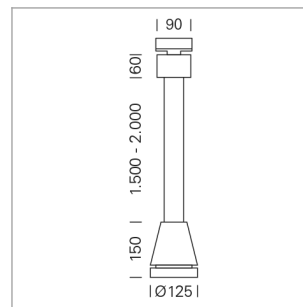

Pendiro EC 125

Article number: 81020305

LIGHT TECHNOLOGY

LED	COB
Light colour	GoldenBread
Luminous flux	4120 lm
System power	41 W
Luminaire Efficiency	100 lm/W
Reflector	Spot
Beam angle	20°

LUMINAIRE

Weight	3.0 kg
Protection rating . class	IP 20 . I
Luminaire colour	stratoblack

OPTIONEEL

RAL-colours, NCS-colours (powder coating or wet spraying) on inquiry, surface alloys on inquiry, honeycomb louver

Suspended luminaire with LED, rated life of the LED L80/B10 > 50000 h, chromaticity tolerance 3 SDCM (initial), reflector with circular light distribution pattern, reflector pure aluminium 99,99% in MIRO-Silver®, luminaire head die-cast aluminium, powder-coated, stratoblack

1.0 m	0.31	23976.4
2.0 m	0.62	5994.1
3.0 m	0.93	2664.0
4.0 m	1.24	1498.5
5.0 m	1.55	959.1
	Ø (m)	E0(0°) [lx]