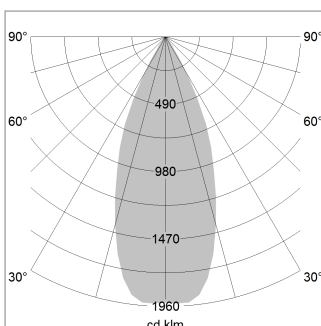

### LIGHT TECHNOLOGY

LED	COB
Light colour	840
Luminous flux	4370 lm
System power	34 W
Luminaire Efficiency	131 lm/W
Reflector	Flood
Beam angle	40°

### LUMINAIRE

Weight	3.0 kg
Protection rating . class	IP 20 . I
Luminaire colour	stratoblack

### OPTIONEEL

RAL-colours, NCS-colours (powder coating or wet spraying) on inquiry, surface alloys on inquiry, honeycomb louver

Suspended luminaire with LED, rated life of the LED L80/B10 > 50000 h, colour rendering index CRI > 80, chromaticity tolerance 2 SDCM (initial), reflector with circular light distribution pattern, reflector pure aluminium 99,99% in MIRO-Silver®, canopy sheet steel, powder-coated, luminaire head die-cast aluminium, powder-coated, stratoblack

Height (m)	Beam Diameter (m)	Illuminance E0(0°) [lx]
1.0 m	0.73	8677.1
2.0 m	1.46	2169.3
3.0 m	2.19	964.1
4.0 m	2.92	542.3
5.0 m	3.65	347.1