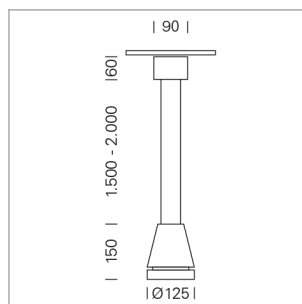

Pendiro EC 125

Article number: 81030046

LIGHT TECHNOLOGY

LED	COB
Light colour	830
Luminous flux	4230 lm
System power	34 W
Luminaire Efficiency	126 lm/W
Reflector	Flood
Beam angle	40°

LUMINAIRE

Weight	3.0 kg
Protection rating . class	IP 20 . I
Luminaire colour	stratowhite

OPTIONEEL

RAL-colours, NCS-colours (powder coating or wet spraying) on inquiry, surface alloys on inquiry, honeycomb louver

Suspended luminaire with LED, rated life of the LED L80/B10 > 50000 h, colour rendering index CRI > 80, chromaticity tolerance 2 SDCM (initial), reflector with circular light distribution pattern, reflector pure aluminium 99,99% in MIRO-Silver®, canopy sheet steel, powder-coated, luminaire head die-cast aluminium, powder-coated, stratowhite

Height (m)	Beam Diameter (m)	Illuminance E0(0°) [lx]
1.0 m	0.73	8399.1
2.0 m	1.46	2099.8
3.0 m	2.19	933.2
4.0 m	2.92	524.9
5.0 m	3.65	336.0