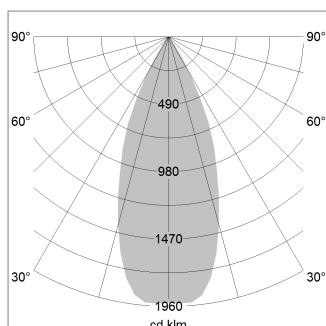

Pendiro EC 125

Article number: 81030046

LIGHT TECHNOLOGY

LED	COB
Light colour	830
Luminous flux	4230 lm
System power	34 W
Luminaire Efficiency	126 lm/W
Reflector	Flood
Beam angle	40°

LUMINAIRE

Weight	3.0 kg
Protection rating . class	IP 20 . I
Luminaire colour	stratowhite

OPTIONEEL

RAL-colours, NCS-colours (powder coating or wet spraying) on inquiry, surface alloys on inquiry, honeycomb louver

Suspended luminaire with LED, rated life of the LED L80/B10 > 50000 h, colour rendering index CRI > 80, chromaticity tolerance 2 SDCM (initial), reflector with circular light distribution pattern, reflector pure aluminium 99,99% in MIRO-Silver®, canopy sheet steel, powder-coated, luminaire head die-cast aluminium, powder-coated, stratowhite

Height (m)	Beam Diameter (m)	Illuminance E0(0°) [lx]
1.0 m	0.73	8399.1
2.0 m	1.46	2099.8
3.0 m	2.19	933.2
4.0 m	2.92	524.9
5.0 m	3.65	336.0