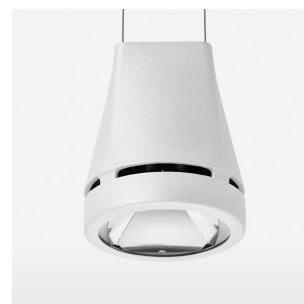

Pendiro EC 125

Article number: 81030046

LIGHT TECHNOLOGY

LED	COB
Light colour	830
Luminous flux	4230 lm
System power	34 W
Luminaire Efficiency	126 lm/W
Reflector	Flood
Beam angle	40°

LUMINAIRE

Weight	3.0 kg
Protection rating . class	IP 20 . I
Luminaire colour	stratowhite

OPTIONEEL

RAL-colours, NCS-colours (powder coating or wet spraying) on inquiry, surface alloys on inquiry, honeycomb louver

Suspended luminaire with LED, rated life of the LED L80/B10 > 50000 h, colour rendering index CRI > 80, chromaticity tolerance 2 SDCM (initial), reflector with circular light distribution pattern, reflector pure aluminium 99,99% in MIRO-Silver®, canopy sheet steel, powder-coated, luminaire head die-cast aluminium, powder-coated, stratowhite