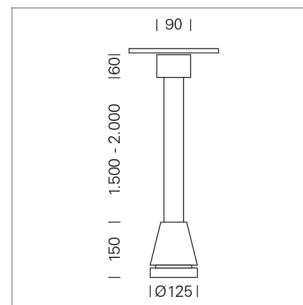

Pendiro EC 125

Article number: 81030048

LIGHT TECHNOLOGY

LED	COB
Light colour	840
Luminous flux	4370 lm
System power	34 W
Luminaire Efficiency	131 lm/W
Reflector	Flood
Beam angle	40°

LUMINAIRE

Weight	3.0 kg
Protection rating . class	IP 20 . I
Luminaire colour	stratowhite

OPTIONEEL

RAL-colours, NCS-colours (powder coating or wet spraying) on inquiry, surface alloys on inquiry, honeycomb louver

Suspended luminaire with LED, rated life of the LED L80/B10 > 50000 h, colour rendering index CRI > 80, chromaticity tolerance 2 SDCM (initial), reflector with circular light distribution pattern, reflector pure aluminium 99,99% in MIRO-Silver®, canopy sheet steel, powder-coated, luminaire head die-cast aluminium, powder-coated, stratowhite

Height (m)	Beam Diameter (m)	Illuminance E0(0°) [lx]
1.0 m	0.73	8677.1
2.0 m	1.46	2169.3
3.0 m	2.19	964.1
4.0 m	2.92	542.3
5.0 m	3.65	347.1