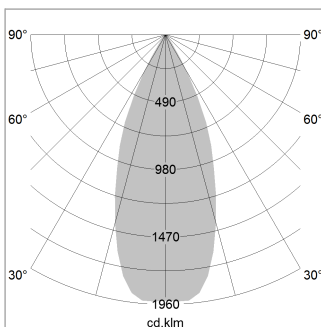

### LIGHT TECHNOLOGY

LED	COB
Light colour	GoldenBread
Luminous flux	2490 lm
System power	23 W
Luminaire Efficiency	108 lm/W
Reflector	Flood
Beam angle	40°

### LUMINAIRE

Weight	3.0 kg
Protection rating . class	IP 20 . I
Luminaire colour	stratowhite

### OPTIONEEL

RAL-colours, NCS-colours (powder coating or wet spraying) on inquiry, surface alloys on inquiry, honeycomb louver

Suspended luminaire with LED, rated life of the LED L80/B10 > 50000 h, chromaticity tolerance 3 SDCM (initial), reflector with circular light distribution pattern, reflector pure aluminium 99,99% in MIRO-Silver®, canopy sheet steel, powder-coated, luminaire head die-cast aluminium, powder-coated, stratowhite

Height (m)	Beam Diameter (m)	Illuminance E0(0°) [lx]
1.0 m	0.73	5003.7
2.0 m	1.46	1250.9
3.0 m	2.19	556.0
4.0 m	2.92	312.7
5.0 m	3.65	200.1