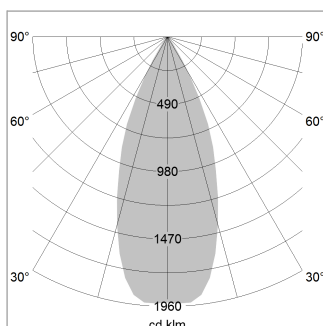

Pendiro EC 125

Article number: 81030304

LIGHT TECHNOLOGY

LED	COB
Light colour	PearlWhite
Luminous flux	4060 lm
System power	41 W
Luminaire Efficiency	99 lm/W
Reflector	Flood
Beam angle	40°

LUMINAIRE

Weight	3.0 kg
Protection rating . class	IP 20 . I
Luminaire colour	stratoblack

OPTIONEEL

RAL-colours, NCS-colours (powder coating or wet spraying) on inquiry, surface alloys on inquiry, honeycomb louver

Suspended luminaire with LED, rated life of the LED L80/B10 > 50000 h, colour rendering index CRI > 90, chromaticity tolerance 2 SDCM (initial), reflector with circular light distribution pattern, reflector pure aluminium 99,99% in MIRO-Silver®, canopy sheet steel, powder-coated, luminaire head die-cast aluminium, powder-coated, stratoblack

Height (m)	Beam Diameter (m)	Illuminance E0(0°) [lx]
1.0 m	0.73	8061.5
2.0 m	1.46	2015.4
3.0 m	2.19	895.7
4.0 m	2.92	503.8
5.0 m	3.65	322.5