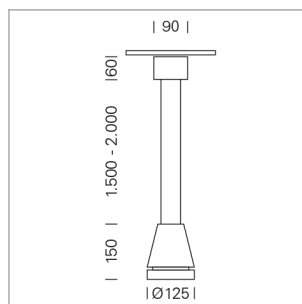

### LIGHT TECHNOLOGY

LED	COB
Light colour	GoldenBread
Luminous flux	2490 lm
System power	23 W
Luminaire Efficiency	108 lm/W
Reflector	OvalBasic
Beam angle	60° x 40°

### LUMINAIRE

Weight	3.0 kg
Protection rating . class	IP 20 . I
Luminaire colour	stratosilver

### OPTIONEEL

RAL-colours, NCS-colours (powder coating or wet spraying) on inquiry, surface alloys on inquiry, honeycomb louver

Suspended luminaire with LED, rated life of the LED L80/B10 > 50000 h, chromaticity tolerance 3 SDCM (initial), reflector with oval light distribution pattern, reflector pure aluminium 99,99% in MIRO-Silver®, canopy sheet steel, powder-coated, luminaire head die-cast aluminium, powder-coated, stratosilver

Height (m)	Beam Diameter (m)	Beam Area (m²)	Illuminance (lx)
1.0	1.05	0.41	3924.0
2.0	2.10	0.82	981.0
3.0	3.15	1.22	436.0
4.0	4.20	1.63	245.3
5.0	5.25	2.04	157.0

Ø (m)      E0(0°) [lx]