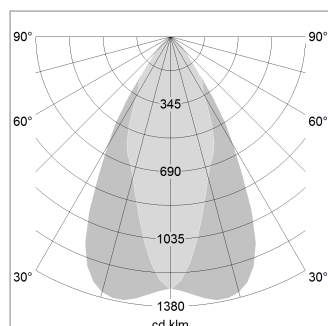

### LIGHT TECHNOLOGY

LED	COB
Light colour	GoldenBread
Luminous flux	2490 lm
System power	23 W
Luminaire Efficiency	108 lm/W
Reflector	OvalBasic
Beam angle	60° x 40°

### LUMINAIRE

Weight	3.0 kg
Protection rating . class	IP 20 . I
Luminaire colour	stratosilver

### OPTIONEEL

RAL-colours, NCS-colours (powder coating or wet spraying) on inquiry, surface alloys on inquiry, honeycomb louver

Suspended luminaire with LED, rated life of the LED L80/B10 > 50000 h, chromaticity tolerance 3 SDCM (initial), reflector with oval light distribution pattern, reflector pure aluminium 99,99% in MIRO-Silver®, canopy sheet steel, powder-coated, luminaire head die-cast aluminium, powder-coated, stratosilver

Height (m)	Beam Diameter (m)	Beam Area (m²)	Illuminance (lx)
1.0	1.05	0.41	3924.0
2.0	2.10	0.82	981.0
3.0	3.15	1.22	436.0
4.0	4.20	1.63	245.3
5.0	5.25	2.04	157.0

Ø (m)      E0(0°) [lx]