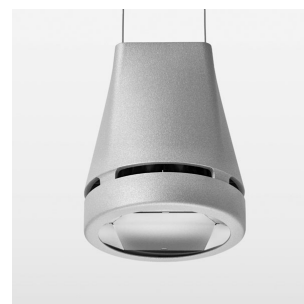

## Pendiro EC 125

Article number: 81040125

### LIGHT TECHNOLOGY

LED	COB
Light colour	GoldenBread
Luminous flux	2490 lm
System power	23 W
Luminaire Efficiency	108 lm/W
Reflector	OvalBasic
Beam angle	60° x 40°

### LUMINAIRE

Weight	3.0 kg
Protection rating . class	IP 20 . I
Luminaire colour	stratosilver

### OPTIONEEL

RAL-colours, NCS-colours (powder coating or wet spraying) on inquiry, surface alloys on inquiry, honeycomb louver

Suspended luminaire with LED, rated life of the LED L80/B10 > 50000 h, chromaticity tolerance 3 SDCM (initial), reflector with oval light distribution pattern, reflector pure aluminium 99,99% in MIRO-Silver®, canopy sheet steel, powder-coated, luminaire head die-cast aluminium, powder-coated, stratosilver