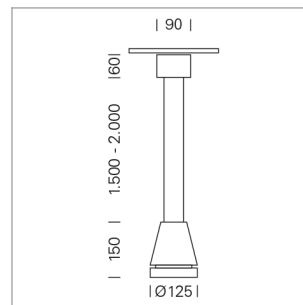

Pendiro EC 125

Article number: 81040130

LIGHT TECHNOLOGY

LED	COB
Light colour	GoldenBread
Luminous flux	2490 lm
System power	23 W
Luminaire Efficiency	108 lm/W
Reflector	OvalBasic
Beam angle	60° x 40°

LUMINAIRE

Weight	3.0 kg
Protection rating . class	IP 20 . I
Luminaire colour	stratowhite

OPTIONEEL

RAL-colours, NCS-colours (powder coating or wet spraying) on inquiry, surface alloys on inquiry, honeycomb louver

Suspended luminaire with LED, rated life of the LED L80/B10 > 50000 h, chromaticity tolerance 3 SDCM (initial), reflector with oval light distribution pattern, reflector pure aluminium 99,99% in MIRO-Silver®, canopy sheet steel, powder-coated, luminaire head die-cast aluminium, powder-coated, stratowhite