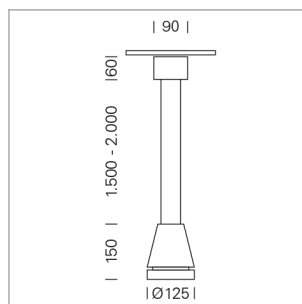

Pendiro EC 125

Article number: 81040130

LIGHT TECHNOLOGY

LED	COB
Light colour	GoldenBread
Luminous flux	2490 lm
System power	23 W
Luminaire Efficiency	108 lm/W
Reflector	OvalBasic
Beam angle	60° x 40°

LUMINAIRE

Weight	3.0 kg
Protection rating . class	IP 20 . I
Luminaire colour	stratowhite

OPTIONEEL

RAL-colours, NCS-colours (powder coating or wet spraying) on inquiry, surface alloys on inquiry, honeycomb louver

Suspended luminaire with LED, rated life of the LED L80/B10 > 50000 h, chromaticity tolerance 3 SDCM (initial), reflector with oval light distribution pattern, reflector pure aluminium 99,99% in MIRO-Silver®, canopy sheet steel, powder-coated, luminaire head die-cast aluminium, powder-coated, stratowhite