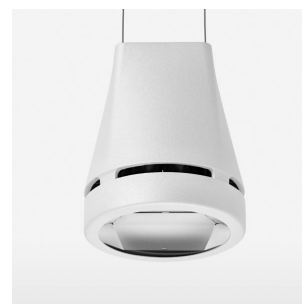

Pendiro EC 125

Article number: 81040130

LIGHT TECHNOLOGY

LED	COB
Light colour	GoldenBread
Luminous flux	2490 lm
System power	23 W
Luminaire Efficiency	108 lm/W
Reflector	OvalBasic
Beam angle	60° x 40°

LUMINAIRE

Weight	3.0 kg
Protection rating . class	IP 20 . I
Luminaire colour	stratowhite

OPTIONEEL

RAL-colours, NCS-colours (powder coating or wet spraying) on inquiry, surface alloys on inquiry, honeycomb louver

Suspended luminaire with LED, rated life of the LED L80/B10 > 50000 h, chromaticity tolerance 3 SDCM (initial), reflector with oval light distribution pattern, reflector pure aluminium 99,99% in MIRO-Silver®, canopy sheet steel, powder-coated, luminaire head die-cast aluminium, powder-coated, stratowhite