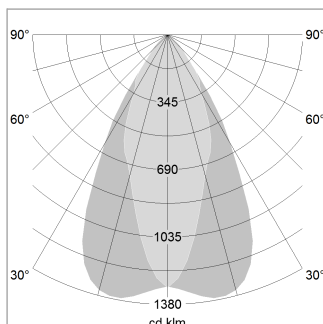

### LIGHT TECHNOLOGY

LED	COB
Light colour	GoldenBread
Luminous flux	3420 lm
System power	34 W
Luminaire Efficiency	101 lm/W
Reflector	OvalBasic
Beam angle	60° x 40°

### LUMINAIRE

Weight	3.0 kg
Protection rating . class	IP 20 . I
Luminaire colour	stratosilver

### OPTIONEEL

RAL-colours, NCS-colours (powder coating or wet spraying) on inquiry, surface alloys on inquiry, honeycomb louver

Suspended luminaire with LED, rated life of the LED L80/B10 > 50000 h, chromaticity tolerance 3 SDCM (initial), reflector with oval light distribution pattern, reflector pure aluminium 99,99% in MIRO-Silver®, canopy sheet steel, powder-coated, luminaire head die-cast aluminium, powder-coated, stratosilver

Height (m)	Beam Diameter (m)	Beam Area (m²)	Illuminance (lx)
1.0	1.05	0.41	5247.6
2.0	2.10	0.82	1311.9
3.0	3.15	1.22	583.1
4.0	4.20	1.63	328.0
5.0	5.25	2.04	209.9

Ø (m)      E0(0°) [lx]