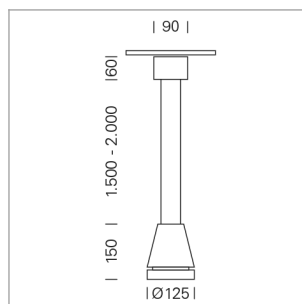

## Pendiro EC 125

Article number: 81050039

### LIGHT TECHNOLOGY

LED	COB
Light colour	835
Luminous flux	4260 lm
System power	34 W
Luminaire Efficiency	127 lm/W
Reflector	Spot
Beam angle	20°

### LUMINAIRE

Weight	3.0 kg
Protection rating . class	IP 20 . I
Luminaire colour	stratoblack

### OPTIONEEL

RAL-colours, NCS-colours (powder coating or wet spraying) on inquiry, surface alloys on inquiry, honeycomb louver

Suspended luminaire with LED, rated life of the LED L80/B10 > 50000 h, colour rendering index CRI > 80, chromaticity tolerance 2 SDCM (initial), reflector with circular light distribution pattern, reflector pure aluminium 99,99% in MIRO-Silver®, canopy sheet steel, powder-coated, luminaire head die-cast aluminium, powder-coated, stratoblack