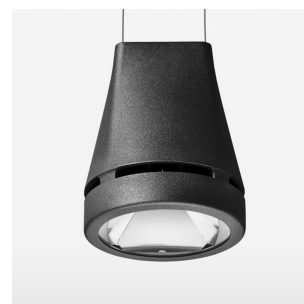

## Pendiro EC 125

Article number: 81050039

### LIGHT TECHNOLOGY

LED	COB
Light colour	835
Luminous flux	4260 lm
System power	34 W
Luminaire Efficiency	127 lm/W
Reflector	Spot
Beam angle	20°

### LUMINAIRE

Weight	3.0 kg
Protection rating . class	IP 20 . I
Luminaire colour	stratoblack

### OPTIONEEL

RAL-colours, NCS-colours (powder coating or wet spraying) on inquiry, surface alloys on inquiry, honeycomb louver

Suspended luminaire with LED, rated life of the LED L80/B10 > 50000 h, colour rendering index CRI > 80, chromaticity tolerance 2 SDCM (initial), reflector with circular light distribution pattern, reflector pure aluminium 99,99% in MIRO-Silver®, canopy sheet steel, powder-coated, luminaire head die-cast aluminium, powder-coated, stratoblack