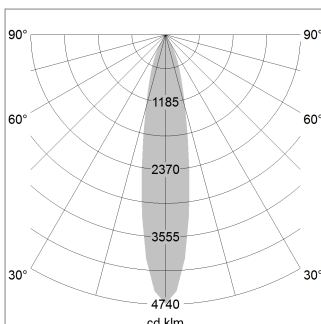

Pendiro EC 125

Article number: 81050150

LIGHT TECHNOLOGY

LED	COB
Light colour	GoldenBread
Luminous flux	3420 lm
System power	34 W
Luminaire Efficiency	101 lm/W
Reflector	Spot
Beam angle	20°

LUMINAIRE

Weight	3.0 kg
Protection rating . class	IP 20 . I
Luminaire colour	stratoblack

OPTIONEEL

RAL-colours, NCS-colours (powder coating or wet spraying) on inquiry, surface alloys on inquiry, honeycomb louver

Suspended luminaire with LED, rated life of the LED L80/B10 > 50000 h, chromaticity tolerance 3 SDCM (initial), reflector with circular light distribution pattern, reflector pure aluminium 99,99% in MIRO-Silver®, canopy sheet steel, powder-coated, luminaire head die-cast aluminium, powder-coated, stratoblack

1.0 m	0.31	20352.8
2.0 m	0.62	5088.2
3.0 m	0.93	2261.4
4.0 m	1.24	1272.0
5.0 m	1.55	814.1
	Ø (m)	E0(0°) [lx]