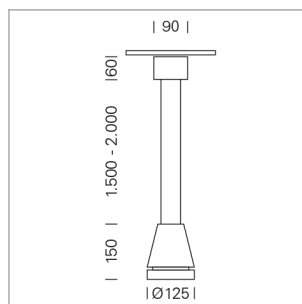

Pendiro EC 125

Article number: 81050176

LIGHT TECHNOLOGY

LED	COB
Light colour	Sun
Luminous flux	2200 lm
System power	34 W
Luminaire Efficiency	65 lm/W
Reflector	Spot
Beam angle	20°

LUMINAIRE

Weight	3.0 kg
Protection rating . class	IP 20 . I
Luminaire colour	stratowhite

OPTIONEEL

RAL-colours, NCS-colours (powder coating or wet spraying) on inquiry, surface alloys on inquiry, honeycomb louver

Suspended luminaire with LED, rated life of the LED L80/B10 > 50000 h, chromaticity tolerance 3 SDCM (initial), reflector with circular light distribution pattern, reflector pure aluminium 99,99% in MIRO-Silver®, canopy sheet steel, powder-coated, luminaire head die-cast aluminium, powder-coated, stratowhite

1.0 m	0.36	9800.0
2.0 m	0.72	2450.0
3.0 m	1.08	1089.0
4.0 m	1.44	613.0
5.0 m	1.80	392.0
	Ø (m)	E0(0°)(lx)