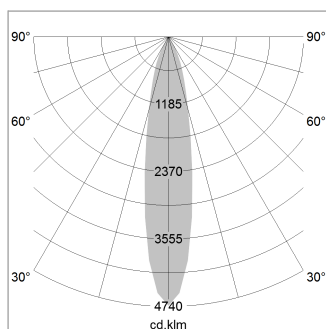

Pendiro EC 125

Article number: 81050176

LIGHT TECHNOLOGY

LED	COB
Light colour	Sun
Luminous flux	2200 lm
System power	34 W
Luminaire Efficiency	65 lm/W
Reflector	Spot
Beam angle	20°

LUMINAIRE

Weight	3.0 kg
Protection rating . class	IP 20 . I
Luminaire colour	stratowhite

OPTIONEEL

RAL-colours, NCS-colours (powder coating or wet spraying) on inquiry, surface alloys on inquiry, honeycomb louver

Suspended luminaire with LED, rated life of the LED L80/B10 > 50000 h, chromaticity tolerance 3 SDCM (initial), reflector with circular light distribution pattern, reflector pure aluminium 99,99% in MIRO-Silver®, canopy sheet steel, powder-coated, luminaire head die-cast aluminium, powder-coated, stratowhite

1.0 m	0.36	9800.0
2.0 m	0.72	2450.0
3.0 m	1.08	1089.0
4.0 m	1.44	613.0
5.0 m	1.80	392.0
	Ø (m)	E0(0°)(lx)