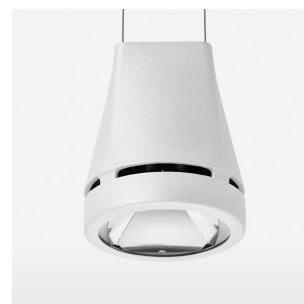

Pendiro EC 125

Article number: 81050176

LIGHT TECHNOLOGY

LED	COB
Light colour	Sun
Luminous flux	2200 lm
System power	34 W
Luminaire Efficiency	65 lm/W
Reflector	Spot
Beam angle	20°

LUMINAIRE

Weight	3.0 kg
Protection rating . class	IP 20 . I
Luminaire colour	stratowhite

OPTIONEEL

RAL-colours, NCS-colours (powder coating or wet spraying) on inquiry, surface alloys on inquiry, honeycomb louver

Suspended luminaire with LED, rated life of the LED L80/B10 > 50000 h, chromaticity tolerance 3 SDCM (initial), reflector with circular light distribution pattern, reflector pure aluminium 99,99% in MIRO-Silver®, canopy sheet steel, powder-coated, luminaire head die-cast aluminium, powder-coated, stratowhite