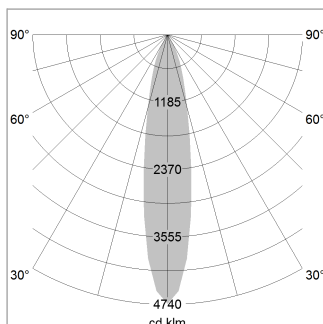

Pendiro EC 125

Article number: 81050315

LIGHT TECHNOLOGY

LED	COB
Light colour	GoldenBread
Luminous flux	4120 lm
System power	41 W
Luminaire Efficiency	100 lm/W
Reflector	Spot
Beam angle	20°

LUMINAIRE

Weight	3.0 kg
Protection rating . class	IP 20 . I
Luminaire colour	stratowhite

OPTIONEEL

RAL-colours, NCS-colours (powder coating or wet spraying) on inquiry, surface alloys on inquiry, honeycomb louver

Suspended luminaire with LED, rated life of the LED L80/B10 > 50000 h, chromaticity tolerance 3 SDCM (initial), reflector with circular light distribution pattern, reflector pure aluminium 99,99% in MIRO-Silver®, canopy sheet steel, powder-coated, luminaire head die-cast aluminium, powder-coated, stratowhite

1.0 m	0.31	23976.4
2.0 m	0.62	5994.1
3.0 m	0.93	2664.0
4.0 m	1.24	1498.5
5.0 m	1.55	959.1
	Ø (m)	E0(0°) [lx]