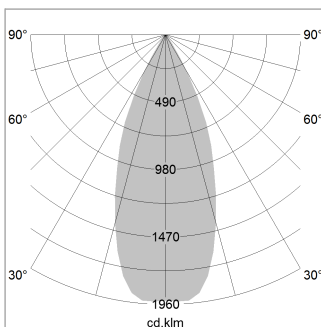

Pendiro EC 125

Article number: 81060305

LIGHT TECHNOLOGY

LED	COB
Light colour	GoldenBread
Luminous flux	4120 lm
System power	41 W
Luminaire Efficiency	100 lm/W
Reflector	Flood
Beam angle	40°

LUMINAIRE

Weight	2.7 kg
Protection rating . class	IP 20 . III
Luminaire colour	stratoblack

OPTIONEEL

RAL-colours, NCS-colours (powder coating or wet spraying) on inquiry, surface alloys on inquiry, honeycomb louver

Suspended luminaire with LED, rated life of the LED L80/B10 > 50000 h, chromaticity tolerance 3 SDCM (initial), reflector with circular light distribution pattern, reflector pure aluminium 99,99% in MIRO-Silver®, luminaire head die-cast aluminium, powder-coated, stratoblack, separate driver unit

1.0 m	0.73	7882.8
2.0 m	1.46	1970.7
3.0 m	2.19	875.9
4.0 m	2.92	492.7
5.0 m	3.65	315.3
	Ø (m)	E0(0°) [lx]