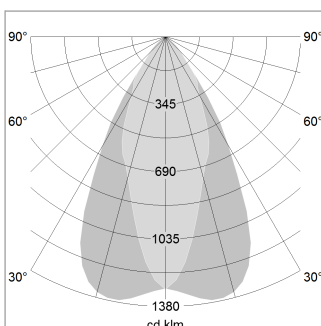

### LIGHT TECHNOLOGY

LED	COB
Light colour	Sun
Luminous flux	2580 lm
System power	41 W
Luminaire Efficiency	63 lm/W
Reflector	OvalBasic
Beam angle	60° x 40°

### LUMINAIRE

Weight	2.7 kg
Protection rating . class	IP 20 . III
Luminaire colour	stratowhite

### OPTIONEEL

RAL-colours, NCS-colours (powder coating or wet spraying) on inquiry, surface alloys on inquiry, honeycomb louver

Suspended luminaire with LED, rated life of the LED L80/B10 > 50000 h, chromaticity tolerance 3 SDCM (initial), reflector with oval light distribution pattern, reflector pure aluminium 99,99% in MIRO-Silver®, luminaire head die-cast aluminium, powder-coated, stratowhite, separate driver unit

1.0 m	1.13 0.71	3211.0
2.0 m	2.26 1.42	803.0
3.0 m	3.39 2.13	357.0
4.0 m	4.52 2.84	201.0
5.0 m	5.65 3.55	129.0
	Ø (m)	E0(0°)(lx)