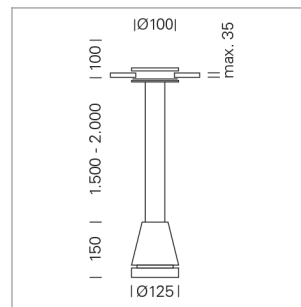

Pendiro EC 125

Article number: 81070176

LIGHT TECHNOLOGY

LED	COB
Light colour	Sun
Luminous flux	2580 lm
System power	41 W
Luminaire Efficiency	63 lm/W
Reflector	OvalBasic
Beam angle	60° x 40°

LUMINAIRE

Weight	2.7 kg
Protection rating . class	IP 20 . III
Luminaire colour	stratowhite

OPTIONEEL

RAL-colours, NCS-colours (powder coating or wet spraying) on inquiry, surface alloys on inquiry, honeycomb louver

Suspended luminaire with LED, rated life of the LED L80/B10 > 50000 h, chromaticity tolerance 3 SDCM (initial), reflector with oval light distribution pattern, reflector pure aluminium 99,99% in MIRO-Silver®, luminaire head die-cast aluminium, powder-coated, stratowhite, separate driver unit

76500037 driver unit, Fix Current, 220-240 V / 50-60 Hz, 1050 mA, camera-compatible, up to 2.5 KV interference resistance, SELV, max. 22 luminaires per circuit (B16A fuse)

Note: All data are typical values. System features may change with product improvements due to technical advances. Errors excepted.