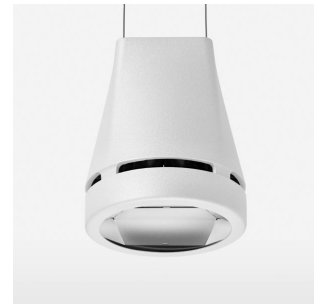

## Pendiro EC 125

Article number: 81070176

### LIGHT TECHNOLOGY

LED	COB
Light colour	Sun
Luminous flux	2580 lm
System power	41 W
Luminaire Efficiency	63 lm/W
Reflector	OvalBasic
Beam angle	60° x 40°

### LUMINAIRE

Weight	2.7 kg
Protection rating . class	IP 20 . III
Luminaire colour	stratowhite

### OPTIONEEL

RAL-colours, NCS-colours (powder coating or wet spraying) on inquiry, surface alloys on inquiry, honeycomb louver

Suspended luminaire with LED, rated life of the LED L80/B10 > 50000 h, chromaticity tolerance 3 SDCM (initial), reflector with oval light distribution pattern, reflector pure aluminium 99,99% in MIRO-Silver®, luminaire head die-cast aluminium, powder-coated, stratowhite, separate driver unit