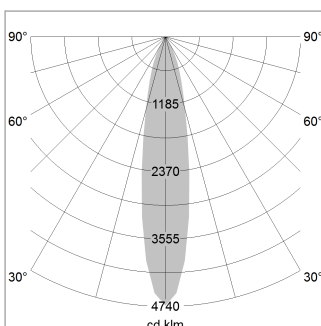

Pendiro EC 125

Article number: 81080004

LIGHT TECHNOLOGY

LED	COB
Light colour	840
Luminous flux	4370 lm
System power	34 W
Luminaire Efficiency	131 lm/W
Reflector	Spot
Beam angle	20°

LUMINAIRE

Weight	2.7 kg
Protection rating . class	IP 20 . III
Luminaire colour	stratoblack

OPTIONEEL

RAL-colours, NCS-colours (powder coating or wet spraying) on inquiry, surface alloys on inquiry, honeycomb louver

Suspended luminaire with LED, rated life of the LED L80/B10 > 50000 h, colour rendering index CRI > 80, chromaticity tolerance 2 SDCM (initial), reflector with circular light distribution pattern, reflector pure aluminium 99,99% in MIRO-Silver®, luminaire head die-cast aluminium, powder-coated, stratoblack, separate driver unit

1.0 m	0.31	26392.2
2.0 m	0.62	6598.0
3.0 m	0.93	2932.5
4.0 m	1.24	1649.5
5.0 m	1.55	1055.7
	Ø (m)	E0(0°) [lx]