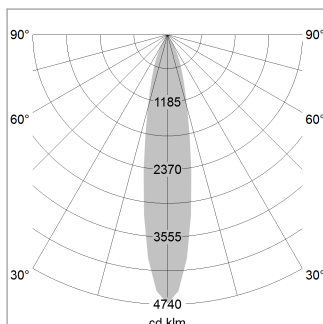

Pendiro EC 125

Article number: 81080102

LIGHT TECHNOLOGY

LED	COB
Light colour	SpecialMeat
Luminous flux	1920 lm
System power	34 W
Luminaire Efficiency	57 lm/W
Reflector	Spot
Beam angle	20°

LUMINAIRE

Weight	2.7 kg
Protection rating . class	IP 20 . III
Luminaire colour	stratoblack

OPTIONEEL

RAL-colours, NCS-colours (powder coating or wet spraying) on inquiry, surface alloys on inquiry, honeycomb louver

Suspended luminaire with LED, rated life of the LED L80/B10 > 50000 h, chromaticity tolerance 2 SDCM (initial), reflector with circular light distribution pattern, reflector pure aluminium 99,99% in MIRO-Silver®, luminaire head die-cast aluminium, powder-coated, stratoblack, separate driver unit

1.0 m	0.31	11595.6
2.0 m	0.62	2898.9
3.0 m	0.93	1288.4
4.0 m	1.24	724.7
5.0 m	1.55	463.8
	Ø (m)	E0(0°) [lx]