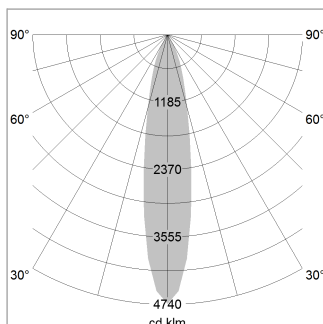

Pendiro EC 125

Article number: 81080115

LIGHT TECHNOLOGY

LED	COB
Light colour	GoldenBread
Luminous flux	3420 lm
System power	34 W
Luminaire Efficiency	101 lm/W
Reflector	Spot
Beam angle	20°

LUMINAIRE

Weight	2.7 kg
Protection rating . class	IP 20 . III
Luminaire colour	stratowhite

OPTIONEEL

RAL-colours, NCS-colours (powder coating or wet spraying) on inquiry, surface alloys on inquiry, honeycomb louver

Suspended luminaire with LED, rated life of the LED L80/B10 > 50000 h, chromaticity tolerance 3 SDCM (initial), reflector with circular light distribution pattern, reflector pure aluminium 99,99% in MIRO-Silver®, luminaire head die-cast aluminium, powder-coated, stratowhite, separate driver unit

1.0 m	0.31	20352.8
2.0 m	0.62	5088.2
3.0 m	0.93	2261.4
4.0 m	1.24	1272.0
5.0 m	1.55	814.1
	Ø (m)	E0(0°) [lx]