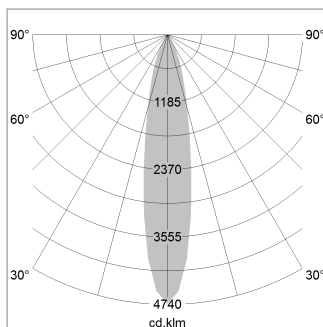

Pendiro EC 125

Article number: 81080310

LIGHT TECHNOLOGY

LED	COB
Light colour	GoldenBread
Luminous flux	4120 lm
System power	41 W
Luminaire Efficiency	100 lm/W
Reflector	Spot
Beam angle	20°

LUMINAIRE

Weight	2.7 kg
Protection rating . class	IP 20 . III
Luminaire colour	stratosilver

OPTIONEEL

RAL-colours, NCS-colours (powder coating or wet spraying) on inquiry, surface alloys on inquiry, honeycomb louver

Suspended luminaire with LED, rated life of the LED L80/B10 > 50000 h, chromaticity tolerance 3 SDCM (initial), reflector with circular light distribution pattern, reflector pure aluminium 99,99% in MIRO-Silver®, luminaire head die-cast aluminium, powder-coated, stratosilver, separate driver unit

1.0 m	0.31	23976.4
2.0 m	0.62	5994.1
3.0 m	0.93	2664.0
4.0 m	1.24	1498.5
5.0 m	1.55	959.1
	Ø (m)	E0(0°) [lx]