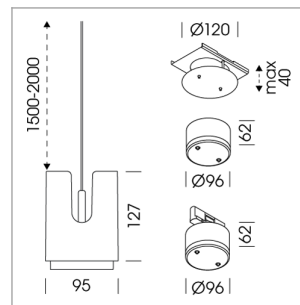

Pendiro IC

Article number: 80680004

LIGHT TECHNOLOGY

LED	COB
Light colour	927
Luminous flux	1600 lm
System power	15 W
Luminaire Efficiency	101 lm/W
Reflector	Spot
Beam angle	20°

LUMINAIRE

Weight	0.8 kg
Protection rating . class	IP 20 . III
Luminaire colour	stratoblack

OPTIONAL

RAL-colours, NCS colours (powder coating or wet spraying) on inquiry, surface alloys on inquiry