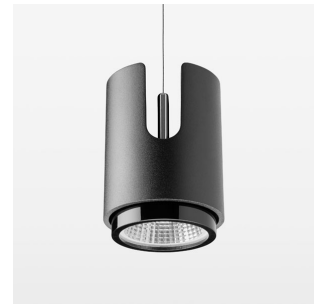

## Pendiro IC

Article number: 80680004

### LIGHT TECHNOLOGY

LED	COB
Light colour	927
Luminous flux	1600 lm
System power	15 W
Luminaire Efficiency	101 lm/W
Reflector	Spot
Beam angle	20°

### LUMINAIRE

Weight	0.8 kg
Protection rating . class	IP 20 . III
Luminaire colour	stratoblack

### OPTIONAL

RAL-colours, NCS colours (powder coating or wet spraying) on inquiry, surface alloys on inquiry

Suspended luminaire with LED, rated life of the LED L80/B10 > 50000 h, colour rendering index CRI > 90, chromaticity tolerance 2 SDCM (initial), LED hybrid technology, 3D silicone lens to reduce the proportion of scattered light, reflector with circular light distribution pattern, reflector pure aluminium 99,99% in MIRO-Silver®, segmented and faceted, exchangeable reflector unit in high-sheen black plastic, with glass cover, luminaire housing die-cast aluminium, powder-coated, stratoblack, separate driver unit