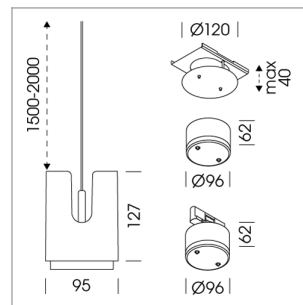

Pendiro IC

Article number: 80680035

LIGHT TECHNOLOGY

LED	COB
Light colour	SpecialMeat
Luminous flux	1330 lm
System power	23 W
Luminaire Efficiency	57 lm/W
Reflector	Spot
Beam angle	20°

LUMINAIRE

Weight	0.8 kg
Protection rating . class	IP 20 . III
Luminaire colour	stratowhite

OPTIONAL

RAL-colours, NCS colours (powder coating or wet spraying) on inquiry, surface alloys on inquiry

Suspended luminaire with LED, rated life of the LED L80/B10 > 50000 h, chromaticity tolerance 2 SDCM (initial), LED hybrid technology, 3D silicone lens to reduce the proportion of scattered light, reflector with circular light distribution pattern, reflector pure aluminium 99,99% in MIRO-Silver®, segmented and faceted, exchangeable reflector unit in high-sheen black plastic, with glass cover, luminaire housing die-cast aluminium, powder-coated, stratowhite, separate driver unit

76500055 recessed canopy,
Mounting plate with accessories for recessed fitting, Connecting cable with plug
connection for driver unit (order separately), cover sheet steel, powder-coated, stratowhite

76500034 driver unit, Fix Current,
220-240 V / 50-60 Hz, 600 mA, camera-compatible, up to 2.5 KV interference resistance, SELV, max. 34 luminaires per circuit (B16A fuse)