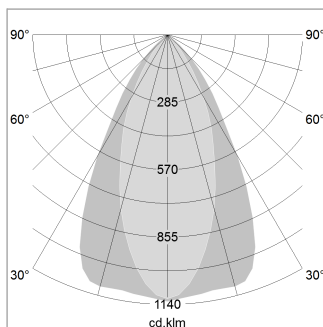

### LIGHT TECHNOLOGY

LED	COB
Light colour	840
Luminous flux	3000 lm
System power	23 W
Luminaire Efficiency	129 lm/W
Reflector	OvalBasic
Beam angle	60° x 40°

### LUMINAIRE

Weight	0.8 kg
Protection rating . class	IP 20 . III
Luminaire colour	stratosilver

### OPTIONAL

RAL-colours, NCS colours (powder coating or wet spraying) on inquiry, surface alloys on inquiry

Suspended luminaire with LED, rated life of the LED L80/B10 > 50000 h, colour rendering index CRI > 80, chromaticity tolerance 2 SDCM (initial), LED hybrid technology, 3D silicone lens to reduce the proportion of scattered light, reflector with oval light distribution pattern, reflector pure aluminium 99,99% in MIRO-Silver®, segmented, exchangeable reflector unit in high-shine black plastic, with glass cover, luminaire housing die-cast aluminium, powder-coated, stratosilver, separate driver unit

1.0 m	1.18 0.76	3386.2
2.0 m	2.36 1.52	846.6
3.0 m	3.54 2.28	376.2
4.0 m	4.72 3.04	211.6
5.0 m	5.90 3.80	135.4
	Ø (m)	E0(0°) [lx]

Note: All data are typical values. System features may change with product improvements due to technical advances. Errors excepted.