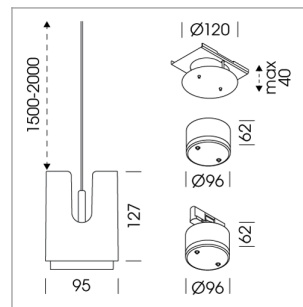

Pendiro IC

Article number: 80710015

LIGHT TECHNOLOGY

LED	COB
Light colour	840
Luminous flux	3000 lm
System power	23 W
Luminaire Efficiency	129 lm/W
Reflector	OvalBasic
Beam angle	60° x 40°

LUMINAIRE

Weight	0.8 kg
Protection rating . class	IP 20 . III
Luminaire colour	stratosilver

OPTIONAL

RAL-colours, NCS colours (powder coating or wet spraying) on inquiry, surface alloys on inquiry

Suspended luminaire with LED, rated life of the LED L80/B10 > 50000 h, colour rendering index CRI > 80, chromaticity tolerance 2 SDCM (initial), LED hybrid technology, 3D silicone lens to reduce the proportion of scattered light, reflector with oval light distribution pattern, reflector pure aluminium 99,99% in MIRO-Silver®, segmented, exchangeable reflector unit in high-shine black plastic, with glass cover, luminaire housing die-cast aluminium, powder-coated, stratosilver, separate driver unit

76500034 driver unit, Fix Current,
220-240 V / 50-60 Hz, 600 mA, camera-compatible, up to 2.5 KV interference resistance, SELV, max. 34 luminaires per circuit (B16A fuse)

76500039 driver unit, DALI,
220-240 V / 50-60 Hz, 600 mA, with GST18/5-pin connector, incl. 5-conductor feed-through wiring, camera-compatible, up to 2.5 KV interference resistance, SELV, max. 24 luminaires per circuit (B16A fuse)

76500095 canopy with multiadapter inclusive DALI driver,
220-240 V / 50-60 Hz, 600 mA, up to 2.5 KV interference resistance, SELV, max. 95 pcs. / B16 luminaires per circuit (B16A fuse), cover sheet steel, powder-coated, stratoblack

76500096 canopy inclusive DALI driver,
220-240 V / 50-60 Hz, 600 mA, up to 2.5 KV interference resistance, SELV, max. 95 pcs. / B16 luminaires per circuit (B16A fuse), cover sheet steel, powder-coated, stratoblack