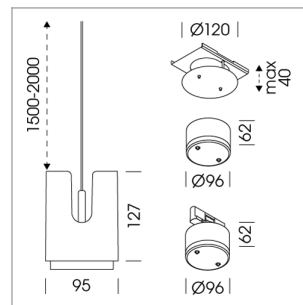

Pendiro IC

Article number: 80710024

LIGHT TECHNOLOGY

LED	COB
Light colour	Sun
Luminous flux	900 lm
System power	15 W
Luminaire Efficiency	60 lm/W
Reflector	OvalBasic
Beam angle	60° x 40°

LUMINAIRE

Weight	0.8 kg
Protection rating . class	IP 20 . III
Luminaire colour	stratosilver

OPTIONAL

RAL-colours, NCS colours (powder coating or wet spraying) on inquiry, surface alloys on inquiry

Suspended luminaire with LED, rated life of the LED L80/B10 > 50000 h, chromaticity tolerance 3 SDCM (initial), LED hybrid technology, 3D silicone lens to reduce the proportion of scattered light, reflector with oval light distribution pattern, reflector pure aluminium 99,99% in MIRO-Silver®, segmented, exchangeable reflector unit in high-sheen black plastic, with glass cover, luminaire housing die-cast aluminium, powder-coated, stratosilver, separate driver unit

76500053 recessed canopy,
Mounting plate with accessories for recessed fitting, Connecting cable with plug
connection for driver unit (order separately), cover sheet steel, powder-coated, stratosilver