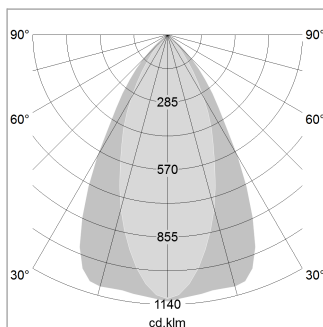

### LIGHT TECHNOLOGY

LED	COB
Light colour	BeCool
Luminous flux	1420 lm
System power	15 W
Luminaire Efficiency	88 lm/W
Reflector	OvalBasic
Beam angle	60° x 40°

### LUMINAIRE

Weight	0.8 kg
Protection rating . class	IP 20 . III
Luminaire colour	stratowhite

### OPTIONAL

RAL-colours, NCS colours (powder coating or wet spraying) on inquiry, surface alloys on inquiry

Suspended luminaire with LED, rated life of the LED L80/B10 > 50000 h, colour rendering index CRI > 96, chromaticity tolerance 3 SDCM (initial), LED hybrid technology, 3D silicone lens to reduce the proportion of scattered light, reflector with oval light distribution pattern, reflector pure aluminium 99,99% in MIRO-Silver®, segmented, exchangeable reflector unit in high-shine black plastic, with glass cover, luminaire housing die-cast aluminium, powder-coated, stratowhite, separate driver unit

1.0 m	1.18 0.76	1602.8
2.0 m	2.36 1.52	400.7
3.0 m	3.54 2.28	178.1
4.0 m	4.72 3.04	100.2
5.0 m	5.90 3.80	64.1
	Ø (m)	E0(0°) [lx]

Note: All data are typical values. System features may change with product improvements due to technical advances. Errors excepted.