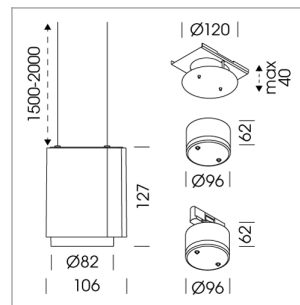

Pendiro ID

Article number: 80640031

LIGHT TECHNOLOGY

LED	COB
Light colour	PearlWhite
Luminous flux	1690 lm
System power	15 W
Luminaire Efficiency	107 lm/W
Reflector	Medium
Beam angle	25°

LUMINAIRE

Weight	0.7 kg
Protection rating . class	IP 20 . III
Luminaire colour	stratowhite

OPTIONAL

RAL-colours, NCS colours (powder coating or wet spraying) on inquiry, surface alloys on inquiry

Suspended luminaire with LED, rated life of the LED L80/B10 > 50000 h, colour rendering index CRI > 90, chromaticity tolerance 2 SDCM (initial), LED hybrid technology, 3D silicone lens to reduce the proportion of scattered light, reflector with circular light distribution pattern, reflector pure aluminium 99,99% in MIRO-Silver®, segmented and faceted, exchangeable reflector unit in high-sheen black plastic, with glass cover, luminaire housing die-cast aluminium, powder-coated, stratowhite, separate driver unit

76500055 recessed canopy,
Mounting plate with accessories for recessed fitting, Connecting cable with plug
connection for driver unit (order separately), cover sheet steel, powder-coated, stratowhite

76500050 driver unit, Fix Current,
220-240 V / 50-60 Hz, 400 mA, camera-compatible, up to 2.5 KV interference resistance, SELV, max. 34 luminaires per circuit (B16A fuse), Treiber für Deckeneinbau