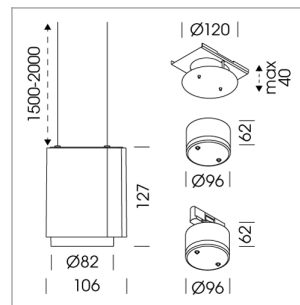

Pendiro ID

Article number: 80640031

LIGHT TECHNOLOGY

LED	COB
Light colour	PearlWhite
Luminous flux	2380 lm
System power	23 W
Luminaire Efficiency	102 lm/W
Reflector	Medium
Beam angle	25°

LUMINAIRE

Weight	0.7 kg
Protection rating . class	IP 20 . III
Luminaire colour	stratowhite

OPTIONAL

RAL-colours, NCS colours (powder coating or wet spraying) on inquiry, surface alloys on inquiry

Suspended luminaire with LED, rated life of the LED L80/B10 > 50000 h, colour rendering index CRI > 90, chromaticity tolerance 2 SDCM (initial), LED hybrid technology, 3D silicone lens to reduce the proportion of scattered light, reflector with circular light distribution pattern, reflector pure aluminium 99,99% in MIRO-Silver®, segmented and faceted, exchangeable reflector unit in high-sheen black plastic, with glass cover, luminaire housing die-cast aluminium, powder-coated, stratowhite, separate driver unit

76500055 recessed canopy,
Mounting plate with accessories for recessed fitting, Connecting cable with plug
connection for driver unit (order separately), cover sheet steel, powder-coated, stratowhite

76500034 driver unit, Fix Current,
220-240 V / 50-60 Hz, 600 mA, camera-compatible, up to 2.5 KV interference resistance, SELV, max. 34 luminaires per circuit (B16A fuse), Treiber für Deckeneinbau