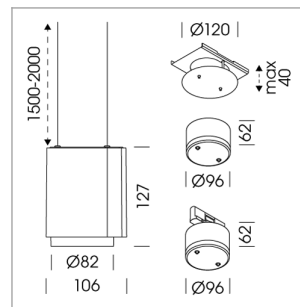

Pendiro ID

Article number: 80650007

LIGHT TECHNOLOGY

LED	COB
Light colour	PearlWhite
Luminous flux	1750 lm
System power	15 W
Luminaire Efficiency	111 lm/W
Reflector	Flood
Beam angle	44°

LUMINAIRE

Weight	0.7 kg
Protection rating . class	IP 20 . III
Luminaire colour	stratoblack

OPTIONAL

RAL-colours, NCS colours (powder coating or wet spraying) on inquiry, surface alloys on inquiry

Suspended luminaire with LED, rated life of the LED L80/B10 > 50000 h, colour rendering index CRI > 90, chromaticity tolerance 2 SDCM (initial), reflector with circular light distribution pattern, reflector pure aluminium 99,99% in MIRO-Silver®, segmented and faceted, exchangeable reflector unit in high-sheen black plastic, with glass cover, luminaire housing die-cast aluminium, powder-coated, stratoblack, separate driver unit

76500054 recessed canopy,
Mounting plate with accessories for recessed fitting, Connecting cable with plug
connection for driver unit (order separately), cover sheet steel, powder-coated, stratoblack

76500050 driver unit, Fix Current,
220-240 V / 50-60 Hz, 400 mA, camera-compatible, up to 2.5 KV interference resistance, SELV, max. 34 luminaires per circuit (B16A fuse), Treiber für Deckeneinbau

76500051 driver unit, DALI,
220-240 V / 50-60 Hz, 400 mA, with GST18/5-pin connector, incl. 5-conductor feed-through wiring, camera-compatible, up to 2.5 KV interference resistance, SELV, max. 24 luminaires per circuit (B16A fuse), Treiber für Deckeneinbau DALI

76500061 canopy with multiadapter inclusive DALI driver unit,
220-240 V / 50-60 Hz, 400 mA, up to 2.5 KV interference resistance, SELV, max. 95 pcs. / B16 luminaires per circuit (B16A fuse), cover sheet steel, powder-coated, stratoblack, Multiadapter DALI

76500062 canopy inclusive DALI driver unit,
220-240 V / 50-60 Hz, 400 mA, up to 2.5 KV interference resistance, SELV, max. 95 pcs. / B16 luminaires per circuit (B16A fuse), cover sheet steel, powder-coated, stratoblack, Deckenanbau DALI

Note: All data are typical values. System features may change with product improvements due to technical advances. Errors excepted.