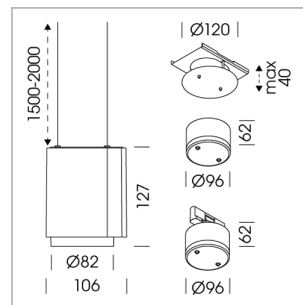

Pendiro ID

Article number: 80650007

LIGHT TECHNOLOGY

LED	COB
Light colour	PearlWhite
Luminous flux	2460 lm
System power	23 W
Luminaire Efficiency	106 lm/W
Reflector	Flood
Beam angle	44°

LUMINAIRE

Weight	0.7 kg
Protection rating . class	IP 20 . III
Luminaire colour	stratoblack

OPTIONAL

RAL-colours, NCS colours (powder coating or wet spraying) on inquiry, surface alloys on inquiry

Suspended luminaire with LED, rated life of the LED L80/B10 > 50000 h, colour rendering index CRI > 90, chromaticity tolerance 2 SDCM (initial), reflector with circular light distribution pattern, reflector pure aluminium 99,99% in MIRO-Silver®, segmented and faceted, exchangeable reflector unit in high-sheen black plastic, with glass cover, luminaire housing die-cast aluminium, powder-coated, stratoblack, separate driver unit

76500054 recessed canopy,
Mounting plate with accessories for recessed fitting, Connecting cable with plug
connection for driver unit (order separately), cover sheet steel, powder-coated, stratoblack

76500034 driver unit, Fix Current,
220-240 V / 50-60 Hz, 600 mA, camera-compatible, up to 2.5 KV interference resistance, SELV, max. 34 luminaires per circuit (B16A fuse), Treiber für Deckeneinbau

76500039 driver unit, DALI,
220-240 V / 50-60 Hz, 600 mA, with GST18/5-pin connector, incl. 5-conductor feed-through wiring, camera-compatible, up to 2.5 KV interference resistance, SELV, max. 24 luminaires per circuit (B16A fuse), Treiber für Deckeneinbau DALI

76500097 canopy with multiadapter inclusive DALI driver,
220-240 V / 50-60 Hz, 600 mA, up to 2.5 KV interference resistance, SELV, max. 95 pcs. / B16 luminaires per circuit (B16A fuse), cover sheet steel, powder-coated, stratoblack, Multiadapter DALI

76500098 canopy inclusive DALI driver,
220-240 V / 50-60 Hz, 600 mA, up to 2.5 KV interference resistance, SELV, max. 95 pcs. / B16 luminaires per circuit (B16A fuse), cover sheet steel, powder-coated, stratoblack, Deckenanbau DALI

Note: All data are typical values. System features may change with product improvements due to technical advances. Errors excepted.