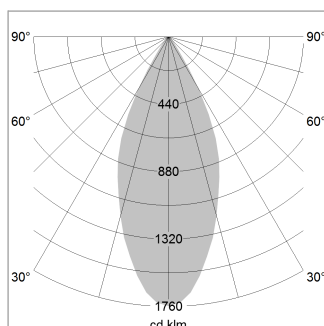

### LIGHT TECHNOLOGY

LED	COB
Light colour	GoldenBread
Luminous flux	1520 lm
System power	15 W
Luminaire Efficiency	101 lm/W
Reflector	Flood
Beam angle	44°

### LUMINAIRE

Weight	0.7 kg
Protection rating . class	IP 20 . III
Luminaire colour	stratoblack

1.0 m	0.81	2920.9
2.0 m	1.62	730.2
3.0 m	2.43	324.5
4.0 m	3.24	182.6
5.0 m	4.05	116.8
Ø (m)		E0(0°) [lx]

Note: All data are typical values. System features may change with product improvements due to technical advances. Errors excepted.