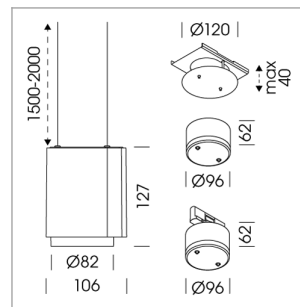

Pendiro ID

Article number: 80650019

LIGHT TECHNOLOGY

LED	COB
Light colour	PearlWhite
Luminous flux	2460 lm
System power	23 W
Luminaire Efficiency	106 lm/W
Reflector	Flood
Beam angle	44°

LUMINAIRE

Weight	0.7 kg
Protection rating . class	IP 20 . III
Luminaire colour	stratosilver

OPTIONAL

RAL-colours, NCS colours (powder coating or wet spraying) on inquiry, surface alloys on inquiry

Suspended luminaire with LED, rated life of the LED L80/B10 > 50000 h, colour rendering index CRI > 90, chromaticity tolerance 2 SDCM (initial), reflector with circular light distribution pattern, reflector pure aluminium 99,99% in MIRO-Silver®, segmented and faceted, exchangeable reflector unit in high-sheen black plastic, with glass cover, luminaire housing die-cast aluminium, powder-coated, stratosilver, separate driver unit

76500053 recessed canopy,
Mounting plate with accessories for recessed fitting, Connecting cable with plug
connection for driver unit (order separately), cover sheet steel, powder-coated, stratosilver

76500034 driver unit, Fix Current,
220-240 V / 50-60 Hz, 600 mA, camera-compatible, up to 2.5 KV interference resistance, SELV, max. 34 luminaires per circuit (B16A fuse), Treiber für Deckeneinbau

76500039 driver unit, DALI,
220-240 V / 50-60 Hz, 600 mA, with GST18/5-pin connector, incl. 5-conductor feed-through wiring, camera-compatible, up to 2.5 KV interference resistance, SELV, max. 24 luminaires per circuit (B16A fuse), Treiber für Deckeneinbau DALI

76500095 canopy with multiadapter inclusive DALI driver,
220-240 V / 50-60 Hz, 600 mA, up to 2.5 KV interference resistance, SELV, max. 95 pcs. / B16 luminaires per circuit (B16A fuse), cover sheet steel, powder-coated, stratoblack, Multiadapter DALI

76500096 canopy inclusive DALI driver,
220-240 V / 50-60 Hz, 600 mA, up to 2.5 KV interference resistance, SELV, max. 95 pcs. / B16 luminaires per circuit (B16A fuse), cover sheet steel, powder-coated, stratoblack, Deckenanbau DALI

Note: All data are typical values. System features may change with product improvements due to technical advances. Errors excepted.