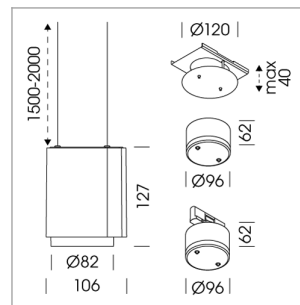

Pendiro ID

Article number: 80650023

LIGHT TECHNOLOGY

| | |
|----------------------|-------------|
| LED | COB |
| Light colour | SpecialMeat |
| Luminous flux | 960 lm |
| System power | 15 W |
| Luminaire Efficiency | 61 lm/W |
| Reflector | Flood |
| Beam angle | 44° |

LUMINAIRE

| | |
|---------------------------|--------------|
| Weight | 0.7 kg |
| Protection rating . class | IP 20 . III |
| Luminaire colour | stratosilver |

OPTIONAL

RAL-colours, NCS colours (powder coating or wet spraying) on inquiry, surface alloys on inquiry