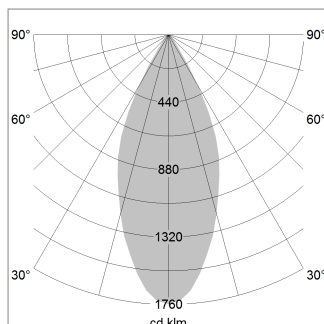

Note: All data are typical values. System features may change with product improvements due to technical advances. Errors excepted.