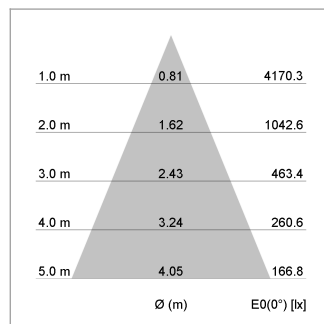

Note: All data are typical values. System features may change with product improvements due to technical advances. Errors excepted.