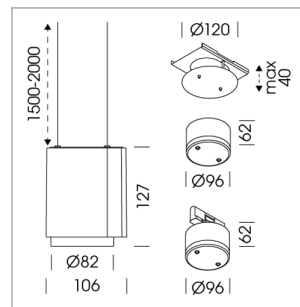

Pendiro ID

Article number: 80660007

LIGHT TECHNOLOGY

LED	COB
Light colour	PearlWhite
Luminous flux	1690 lm
System power	15 W
Luminaire Efficiency	107 lm/W
Reflector	OvalBasic
Beam angle	40° x 60°

LUMINAIRE

Weight	0.7 kg
Protection rating . class	IP 20 . III
Luminaire colour	stratoblack

OPTIONAL

RAL-colours, NCS colours (powder coating or wet spraying) on inquiry, surface alloys on inquiry

Suspended luminaire with LED, rated life of the LED L80/B10 > 50000 h, colour rendering index CRI > 90, chromaticity tolerance 2 SDCM (initial), LED hybrid technology, 3D silicone lens to reduce the proportion of scattered light, reflector with oval light distribution pattern, reflector pure aluminium 99,99% in MIRO-Silver®, segmented, exchangeable reflector unit in high-shine black plastic, with glass cover, luminaire housing die-cast aluminium, powder-coated, stratoblack, separate driver unit

76500054 recessed canopy,
Mounting plate with accessories for recessed fitting, Connecting cable with plug
connection for driver unit (order separately), cover sheet steel, powder-coated, stratoblack

76500050 driver unit, Fix Current,
220-240 V / 50-60 Hz, 400 mA, camera-compatible, up to 2.5 KV interference resistance, SELV, max. 34 luminaires per circuit (B16A fuse), Treiber für Deckeneinbau