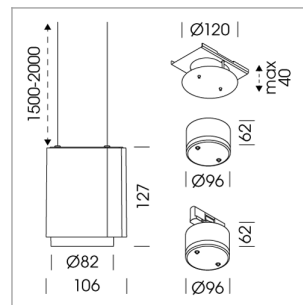

Pendiro ID

Article number: 80660011

LIGHT TECHNOLOGY

LED	COB
Light colour	SpecialMeat
Luminous flux	1310 lm
System power	23 W
Luminaire Efficiency	56 lm/W
Reflector	OvalBasic
Beam angle	40° x 60°

LUMINAIRE

Weight	0.7 kg
Protection rating . class	IP 20 . III
Luminaire colour	stratoblack

OPTIONAL

RAL-colours, NCS colours (powder coating or wet spraying) on inquiry, surface alloys on inquiry

Suspended luminaire with LED, rated life of the LED L80/B10 > 50000 h, chromaticity tolerance 2 SDCM (initial), LED hybrid technology, 3D silicone lens to reduce the proportion of scattered light, reflector with oval light distribution pattern, reflector pure aluminium 99,99% in MIRO-Silver®, segmented, exchangeable reflector unit in high-sheen black plastic, with glass cover, luminaire housing die-cast aluminium, powder-coated, stratoblack, separate driver unit

76500054 recessed canopy,
Mounting plate with accessories for recessed fitting, Connecting cable with plug
connection for driver unit (order separately), cover sheet steel, powder-coated, stratoblack

76500034 driver unit, Fix Current,
220-240 V / 50-60 Hz, 600 mA, camera-compatible, up to 2.5 KV interference resistance, SELV, max. 34 luminaires per circuit (B16A fuse)