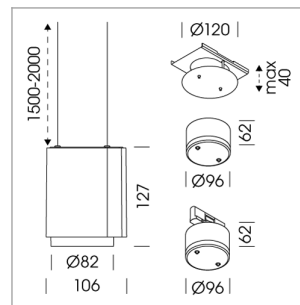

Pendiro ID

Article number: 80660023

LIGHT TECHNOLOGY

LED	COB
Light colour	SpecialMeat
Luminous flux	1310 lm
System power	23 W
Luminaire Efficiency	56 lm/W
Reflector	OvalBasic
Beam angle	40° x 60°

LUMINAIRE

Weight	0.7 kg
Protection rating . class	IP 20 . III
Luminaire colour	stratosilver

OPCJA

RAL-colours, NCS colours (powder coating or wet spraying) on inquiry, surface alloys on inquiry

Suspended luminaire with LED, rated life of the LED L80/B10 > 50000 h, chromaticity tolerance 2 SDCM (initial), LED hybrid technology, 3D silicone lens to reduce the proportion of scattered light, reflector with oval light distribution pattern, reflector pure aluminium 99,99% in MIRO-Silver®, segmented, exchangeable reflector unit in high-sheen black plastic, with glass cover, luminaire housing die-cast aluminium, powder-coated, stratosilver, separate driver unit

76500053 recessed canopy,
Mounting plate with accessories for recessed fitting, Connecting cable with plug
connection for driver unit (order separately), cover sheet steel, powder-coated, stratosilver