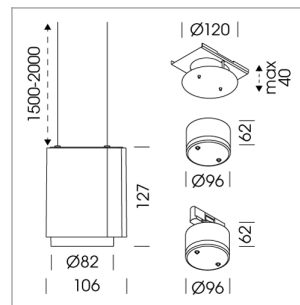

Pendiro ID

Article number: 80660031

LIGHT TECHNOLOGY

LED	COB
Light colour	PearlWhite
Luminous flux	1690 lm
System power	15 W
Luminaire Efficiency	107 lm/W
Reflector	OvalBasic
Beam angle	40° x 60°

LUMINAIRE

Weight	0.7 kg
Protection rating . class	IP 20 . III
Luminaire colour	stratowhite

OPTIONAL

RAL-colours, NCS colours (powder coating or wet spraying) on inquiry, surface alloys on inquiry

Suspended luminaire with LED, rated life of the LED L80/B10 > 50000 h, colour rendering index CRI > 90, chromaticity tolerance 2 SDCM (initial), LED hybrid technology, 3D silicone lens to reduce the proportion of scattered light, reflector with oval light distribution pattern, reflector pure aluminium 99,99% in MIRO-Silver®, segmented, exchangeable reflector unit in high-shine black plastic, with glass cover, luminaire housing die-cast aluminium, powder-coated, stratowhite, separate driver unit

76500055 recessed canopy,
Mounting plate with accessories for recessed fitting, Connecting cable with plug
connection for driver unit (order separately), cover sheet steel, powder-coated, stratowhite

76500050 driver unit, Fix Current,
220-240 V / 50-60 Hz, 400 mA, camera-compatible, up to 2.5 KV interference resistance, SELV, max. 34 luminaires per circuit (B16A fuse), Treiber für Deckeneinbau