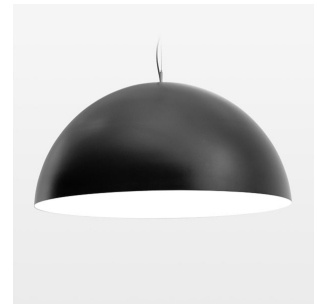

Pendiro QT

Article number: 6421000010

LIGHT TECHNOLOGY

| | |
|----------------------|----------|
| LED | COB |
| Light colour | 830 |
| Luminous flux | 2940 lm |
| System power | 23 W |
| Luminaire Efficiency | 128 lm/W |
| Reflector | Flood |
| Beam angle | 44° |

LUMINAIRE

| | |
|---------------------------|-----------|
| Protection rating . class | IP 20 . I |
| Luminaire colour | black |

OPTIONEEL

Decorative suspended luminaire with integrated LED lighting head, black, incl. translucent acrylic cylinder for homogeneous illumination of the inner surface, rated lamp lifetime of the LED L80/B10 > 50000 h, colour rendering index CRI 80, chromaticity tolerance 2 SDCM (initial), reflector 99,99% high-purity aluminium in MIRO-Silver®, rotation- symmetrical reflector with circular light distribution pattern, segmented and faceted, glas cover, shade made of painted aluminium, black / pure white, 28 ventilation openings (diameter 5mm) concentric circular arrangement, power feed cable and canopy in black, steel cable hanging set, ceiling-mounting, 1.5m cable, including driver