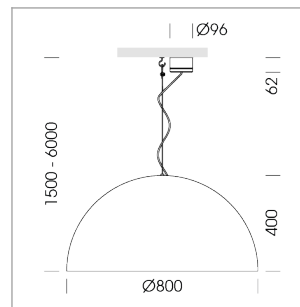

Pendiro QT

Article number: 6421000010

LIGHT TECHNOLOGY

| | |
|----------------------|----------|
| LED | COB |
| Light colour | 830 |
| Luminous flux | 2940 lm |
| System power | 23 W |
| Luminaire Efficiency | 128 lm/W |
| Reflector | Flood |
| Beam angle | 44° |

LUMINAIRE

| | |
|---------------------------|-----------|
| Protection rating . class | IP 20 . I |
| Luminaire colour | black |

OPTIONEEL

Decorative suspended luminaire with integrated LED lighting head, black, incl. translucent acrylic cylinder for homogeneous illumination of the inner surface, rated lamp lifetime of the LED L80/B10 > 50000 h, colour rendering index CRI 80, chromaticity tolerance 2 SDCM (initial), reflector 99,99% high-purity aluminium in MIRO-Silver®, rotation- symmetrical reflector with circular light distribution pattern, segmented and faceted, glas cover, shade made of painted aluminium, black / pure white, 28 ventilation openings (diameter 5mm) concentric circular arrangement, power feed cable and canopy in black, steel cable hanging set, ceiling-mounting, 1.5m cable, including driver