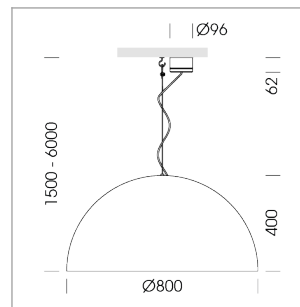

### LIGHT TECHNOLOGY

LED	COB
Light colour	835
Luminous flux	3020 lm
System power	23 W
Luminaire Efficiency	131 lm/W
Reflector	Flood
Beam angle	44°

### OPTIONAL

Decorative suspended luminaire with integrated LED lighting head, black, incl. translucent acrylic cylinder for homogeneous illumination of the inner surface, rated lamp lifetime of the LED L80/B10 > 50000 h, colour rendering index CRI 80, chromaticity tolerance 2 SDCM (initial), reflector 99,99% high-purity aluminium in MIRO-Silver®, rotation- symmetrical reflector with circular light distribution pattern, segmented and faceted, glas cover, shade made of painted aluminium, black / yellow-green, 28 ventilation openings (diameter 5mm) concentric circular arrangement, power feed cable and canopy in black, steel cable hanging set, ceiling-mounting, 1.5m cable, including driver