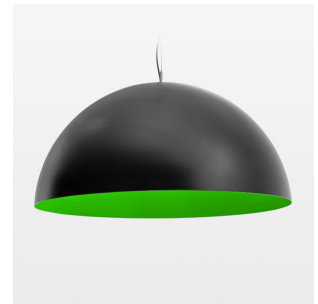

## Pendiro QT

Article number: 6421000013

### LIGHT TECHNOLOGY

LED	COB
Light colour	835
Luminous flux	3020 lm
System power	23 W
Luminaire Efficiency	131 lm/W
Reflector	Flood
Beam angle	44°

### LUMINAIRE

Protection rating . class	IP 20 . I
Luminaire colour	black

### OPTIONAL

Decorative suspended luminaire with integrated LED lighting head, black, incl. translucent acrylic cylinder for homogeneous illumination of the inner surface, rated lamp lifetime of the LED L80/B10 > 50000 h, colour rendering index CRI 80, chromaticity tolerance 2 SDCM (initial), reflector 99,99% high-purity aluminium in MIRO-Silver®, rotation- symmetrical reflector with circular light distribution pattern, segmented and faceted, glas cover, shade made of painted aluminium, black / yellow-green, 28 ventilation openings (diameter 5mm) concentric circular arrangement, power feed cable and canopy in black, steel cable hanging set, ceiling-mounting, 1.5m cable, including driver