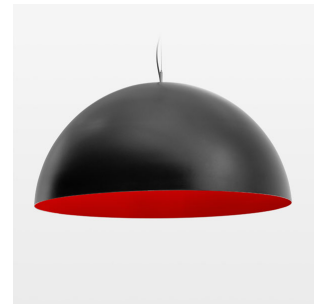

Pendiro QT

Article number: 6421000014

LIGHT TECHNOLOGY

LED	COB
Light colour	835
Luminous flux	3020 lm
System power	23 W
Luminaire Efficiency	131 lm/W
Reflector	Flood
Beam angle	44°

LUMINAIRE

Protection rating . class	IP 20 . I
Luminaire colour	black

OPTIONAL

Decorative suspended luminaire with integrated LED lighting head, black, incl. translucent acrylic cylinder for homogeneous illumination of the inner surface, rated lamp lifetime of the LED L80/B10 > 50000 h, colour rendering index CRI 80, chromaticity tolerance 2 SDCM (initial), reflector 99,99% high-purity aluminium in MIRO-Silver®, rotation- symmetrical reflector with circular light distribution pattern, segmented and faceted, glas cover, shade made of painted aluminium, black / traffic red, 28 ventilation openings (diameter 5mm) concentric circular arrangement, power feed cable and canopy in black, steel cable hanging set, ceiling-mounting, 1.5m cable, including driver