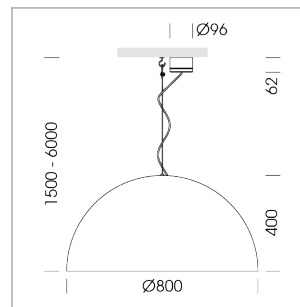

Pendiro QT

Article number: 6421000014

LIGHT TECHNOLOGY

LED	COB
Light colour	835
Luminous flux	3020 lm
System power	23 W
Luminaire Efficiency	131 lm/W
Reflector	Flood
Beam angle	44°

LUMINAIRE

Protection rating . class	IP 20 . I
Luminaire colour	black

OPTIONAL

Decorative suspended luminaire with integrated LED lighting head, black, incl. translucent acrylic cylinder for homogeneous illumination of the inner surface, rated lamp lifetime of the LED L80/B10 > 50000 h, colour rendering index CRI 80, chromaticity tolerance 2 SDCM (initial), reflector 99,99% high-purity aluminium in MIRO-Silver®, rotation- symmetrical reflector with circular light distribution pattern, segmented and faceted, glas cover, shade made of painted aluminium, black / traffic red, 28 ventilation openings (diameter 5mm) concentric circular arrangement, power feed cable and canopy in black, steel cable hanging set, ceiling-mounting, 1.5m cable, including driver