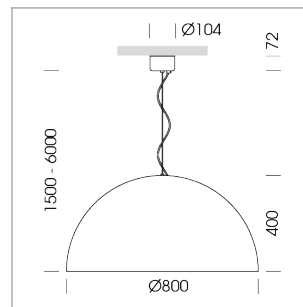

Pendiro QT

Article number: 6421000101

LIGHT TECHNOLOGY

LED	E27
Light colour	828
Luminous flux	1055 lm
System power	13 W
Luminaire Efficiency	81 lm/W
Reflector	freistrahlend
Beam angle	80°

LUMINAIRE

Protection rating . class	IP 20 . I
Luminaire colour	black

Decorative suspended luminaire with hub holder E27, max 150W, shade made of painted aluminium, black / traffic yellow, metal trim ring (diameter 95mm) around hub holder, 28 ventilation openings (diameter 5mm) concentric circular arrangement, double-insulated cabling, clamping device on cable ends if feed cable > 80 mm, power feed cable and canopy black, steel cable hanging set, ceiling-mounting, 3m cable

All light-measurements are based on the application with 13 watt LED lamp (Art. No.: 64110MM21113)

Note: All data are typical values. System features may change with product improvements due to technical advances. Errors excepted.

1.0 m	1.94	603.0
2.0 m	3.88	151.0
3.0 m	5.82	67.0
4.0 m	7.76	38.0
5.0 m	9.70	24.0
Ø (m)		E0(0°)(lx)