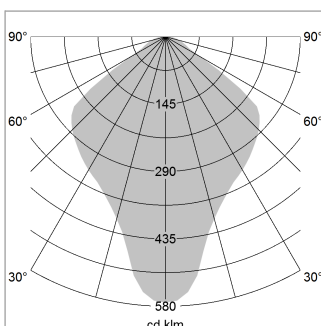

Pendiro QT

Article number: 6421000101

LIGHT TECHNOLOGY

LED	E27
Light colour	828
Luminous flux	1055 lm
System power	13 W
Luminaire Efficiency	81 lm/W
Reflector	freistrahlend
Beam angle	80°

LUMINAIRE

Protection rating . class	IP 20 . I
Luminaire colour	black

Decorative suspended luminaire with hub holder E27, max 150W, shade made of painted aluminium, black / traffic yellow, metal trim ring (diameter 95mm) around hub holder, 28 ventilation openings (diameter 5mm) concentric circular arrangement, double-insulated cabling, clamping device on cable ends if feed cable > 80 mm, power feed cable and canopy black, steel cable hanging set, ceiling-mounting, 3m cable

All light-measurements are based on the application with 13 watt LED lamp (Art. No.: 64110MM21113)

Note: All data are typical values. System features may change with product improvements due to technical advances. Errors excepted.

1.0 m	1.94	603.0
2.0 m	3.88	151.0
3.0 m	5.82	67.0
4.0 m	7.76	38.0
5.0 m	9.70	24.0
Ø (m)		E0(0°)(lx)