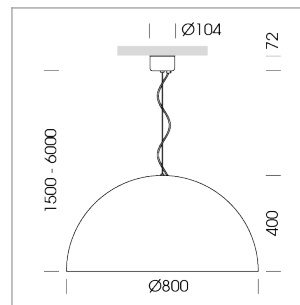

Pendiro QT

Article number: 6421000102

LIGHT TECHNOLOGY

LED	E27
Light colour	828
Luminous flux	1055 lm
System power	13 W
Luminaire Efficiency	81 lm/W
Reflector	freistrahlend
Beam angle	80°

LUMINAIRE

Protection rating . class	IP 20 . I
Luminaire colour	black

Decorative suspended luminaire with hub holder E27, max 150W, shade made of painted aluminium, black / traffic blue, metal trim ring (diameter 95mm) around hub holder, 28 ventilation openings (diameter 5mm) concentric circular arrangement, double-insulated cabling, clamping device on cable ends if feed cable > 80 mm, power feed cable and canopy black, steel cable hanging set, ceiling-mounting, 3m cable

All light-measurements are based on the application with 13 watt LED lamp (Art. No.: 64110MM21113)

Note: All data are typical values. System features may change with product improvements due to technical advances. Errors excepted.