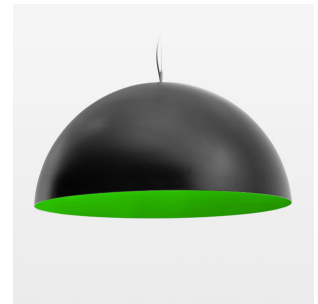

Pendiro QT

Article number: 6421000103

LIGHT TECHNOLOGY

LED	E27
Light colour	828
Luminous flux	1055 lm
System power	13 W
Luminaire Efficiency	81 lm/W
Reflector	freistrahlend
Beam angle	80°

LUMINAIRE

Protection rating . class	IP 20 . I
Luminaire colour	black

Decorative suspended luminaire with hub holder E27, max 150W, shade made of painted aluminium, black / yellow-green, metal trim ring (diameter 95mm) around hub holder, 28 ventilation openings (diameter 5mm) concentric circular arrangement, double-insulated cabling, clamping device on cable ends if feed cable > 80 mm, power feed cable and canopy black, steel cable hanging set, ceiling-mounting, 3m cable