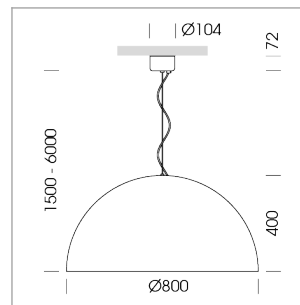

Pendiro QT

Article number: 6421000103

LIGHT TECHNOLOGY

LED	E27
Light colour	828
Luminous flux	1055 lm
System power	13 W
Luminaire Efficiency	81 lm/W
Reflector	freistrahlend
Beam angle	80°

LUMINAIRE

Protection rating . class	IP 20 . I
Luminaire colour	black

Decorative suspended luminaire with hub holder E27, max 150W, shade made of painted aluminium, black / yellow-green, metal trim ring (diameter 95mm) around hub holder, 28 ventilation openings (diameter 5mm) concentric circular arrangement, double-insulated cabling, clamping device on cable ends if feed cable > 80 mm, power feed cable and canopy black, steel cable hanging set, ceiling-mounting, 3m cable

All light-measurements are based on the application with 13 watt LED lamp (Art. No.: 64110MM21113)

Note: All data are typical values. System features may change with product improvements due to technical advances. Errors excepted.

1.0 m	1.94	603.0
2.0 m	3.88	151.0
3.0 m	5.82	67.0
4.0 m	7.76	38.0
5.0 m	9.70	24.0
	Ø (m)	E0(0°)(lx)