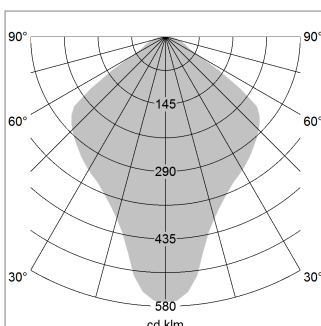

Pendiro QT

Article number: 6421000103

LIGHT TECHNOLOGY

LED	E27
Light colour	828
Luminous flux	1055 lm
System power	13 W
Luminaire Efficiency	81 lm/W
Reflector	freistrahlend
Beam angle	80°

LUMINAIRE

Protection rating . class	IP 20 . I
Luminaire colour	black

Decorative suspended luminaire with hub holder E27, max 150W, shade made of painted aluminium, black / yellow-green, metal trim ring (diameter 95mm) around hub holder, 28 ventilation openings (diameter 5mm) concentric circular arrangement, double-insulated cabling, clamping device on cable ends if feed cable > 80 mm, power feed cable and canopy black, steel cable hanging set, ceiling-mounting, 3m cable

All light-measurements are based on the application with 13 watt LED lamp (Art. No.: 64110MM21113)

Note: All data are typical values. System features may change with product improvements due to technical advances. Errors excepted.

1.0 m	1.94	603.0
2.0 m	3.88	151.0
3.0 m	5.82	67.0
4.0 m	7.76	38.0
5.0 m	9.70	24.0
	Ø (m)	E0(0°)(lx)