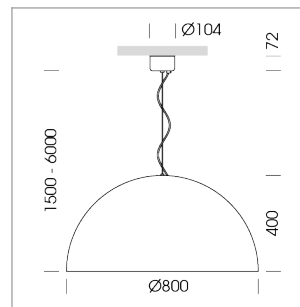

Pendiro QT

Article number: 6421000103

LIGHT TECHNOLOGY

LED	E27
Light colour	828
Luminous flux	1055 lm
System power	13 W
Luminaire Efficiency	81 lm/W
Reflector	freistrahlend
Beam angle	80°

LUMINAIRE

Protection rating . class	IP 20 . I
Luminaire colour	black

Decorative suspended luminaire with hub holder E27, max 150W, shade made of painted aluminium, black / yellow-green, metal trim ring (diameter 95mm) around hub holder, 28 ventilation openings (diameter 5mm) concentric circular arrangement, double-insulated cabling, clamping device on cable ends if feed cable > 80 mm, power feed cable and canopy black, steel cable hanging set, ceiling-mounting, 3m cable

All light-measurements are based on the application with 13 watt LED lamp (Art. No.: 64110MM21113)

Note: All data are typical values. System features may change with product improvements due to technical advances. Errors excepted.

1.0 m	1.94	603.0
2.0 m	3.88	151.0
3.0 m	5.82	67.0
4.0 m	7.76	38.0
5.0 m	9.70	24.0
Ø (m)		E0(0°)(lx)