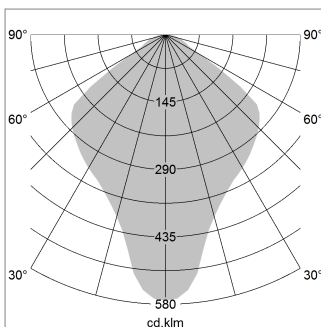

Pendiro QT

Article number: 6421000103

LIGHT TECHNOLOGY

LED	E27
Light colour	828
Luminous flux	1055 lm
System power	13 W
Luminaire Efficiency	81 lm/W
Reflector	freistrahlend
Beam angle	80°

LUMINAIRE

Protection rating . class	IP 20 . I
Luminaire colour	black

Decorative suspended luminaire with hub holder E27, max 150W, shade made of painted aluminium, black / yellow-green, metal trim ring (diameter 95mm) around hub holder, 28 ventilation openings (diameter 5mm) concentric circular arrangement, double-insulated cabling, clamping device on cable ends if feed cable > 80 mm, power feed cable and canopy black, steel cable hanging set, ceiling-mounting, 3m cable

All light-measurements are based on the application with 13 watt LED lamp (Art. No.: 64110MM21113)

Note: All data are typical values. System features may change with product improvements due to technical advances. Errors excepted.

1.0 m	1.94	603.0
2.0 m	3.88	151.0
3.0 m	5.82	67.0
4.0 m	7.76	38.0
5.0 m	9.70	24.0
Ø (m)		E0(0°)(lx)